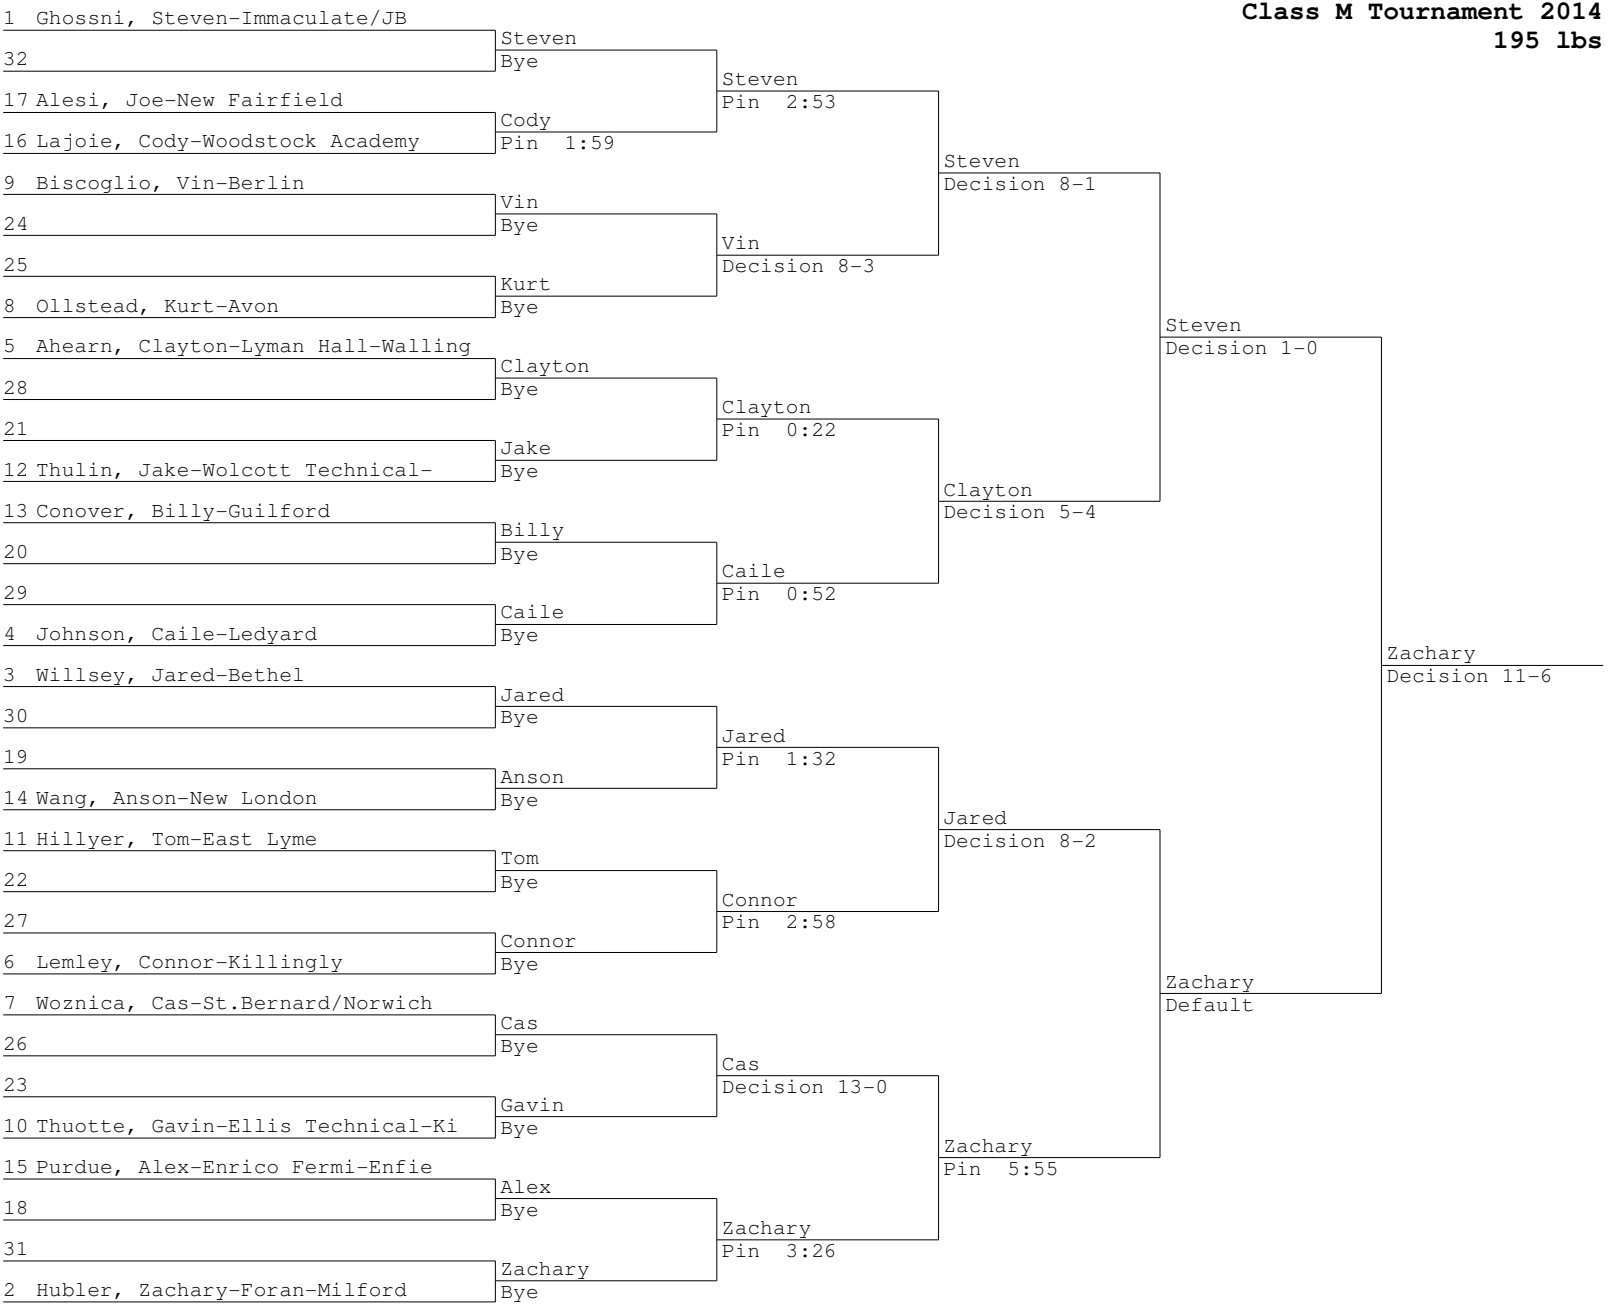

Class M Tournament 2014
195 lbs