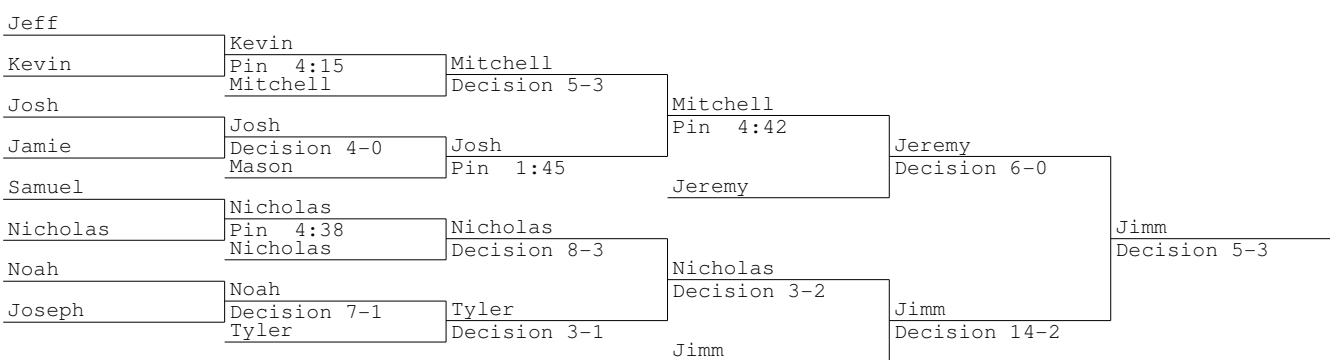

Class M Tournament 2014
120 lbs

Class M Tournament 2014
126 lbs

Class M Tournament 2014
152 lbs

1	Murphy, Brandon-Stratford	Brandon			
32		Bye			
17	Martinez, Daniel-East Haven	Michael	Brandon		
16	Lynch, Michael-Foran-Milford	Pin 1:55	Pin 0:37		
9	Dufour, Brandon-Bacon Academy-Colc	Brandon		Brandon	
24		Bye		Decision 10-9	
25			Brandon		
8	Cole, Jonathan-Bethel	Jonathan	Decision 9-4		
		Bye			
5	Fields, Charles IV-Enrico Fermi-Enfie	Charles IV		Brandon	
28		Bye		Decision 8-5	
21			Charles IV		
12	Freeman, Alexander-Branford	Alexander	Pin 1:54		
		Bye			
13	Tischer, Andrew-Guilford	Andrew		Andrew	
20		Bye		Pin 1:46	
29			Andrew		
4	Lorah, Andrew-East Lyme	Andrew	Pin 4:56		
		Bye			
3	Csisar, Jeffrey-Ledyard	Jeffrey		Andrew	
30		Bye		Decision 12-2	
19			Jeffrey		
14	Parris, James-Immaculate/JB	James	Pin 4:18		
		Bye			
11	Edwards, Blake-Avon	Blake		Jeffrey	
22		Bye		Pin 3:19	
27			Jeff		
6	Fontaine, Jeff-Killingly	Jeff	Pin 1:55		
		Bye			
7	Keating, Justin-St.Bernard/Norwich	Justin		Andrew	
26		Bye		Decision 6-1	
23			Brendon		
10	Goulette, Brendon-Lyman/Windham Tech	Brendon	Decision 4-2		
		Bye			
15	Sasso, Bill-Berlin	Hari		Andrew	
18	Bakring, Hari-Vinal Technical-Mi	Pin 1:46		Pin 0:46	
31			Andrew		
2	D'Amico, Andrew-New Fairfield	Andrew	Pin 1:12		
		Bye			

Michael					
Jonathan	Jonathan	Brendon			
	Decision 6-0	Decision 11-8			
Alexander	Brendon		Brendon		
			Decision 7-2		
Andrew	Andrew	Andrew		Brendon	
	Decision 11-2	Decision 4-2		Pin 0:42	
James	Jeff		Andrew		
Blake	Blake				
	Pin 0:59	Charles IV		Jeffrey	
Justin	Charles IV	Pin 2:05		Decision 13-6	
Hari	Justin	Justin	Justin		
	Pin 0:45	Decision 7-3	Decision 7-0		
	Brandon		Jeffrey	Jeffrey	
			Decision 8-0		
			Jeffrey		
Andrew					
Justin	Justin				
	Default				

Class M Tournament 2014
182 lbs

Class M Tournament 2014
195 lbs

Class M Tournament 2014
220 lbs

Class M Tournament 2014
285 lbs