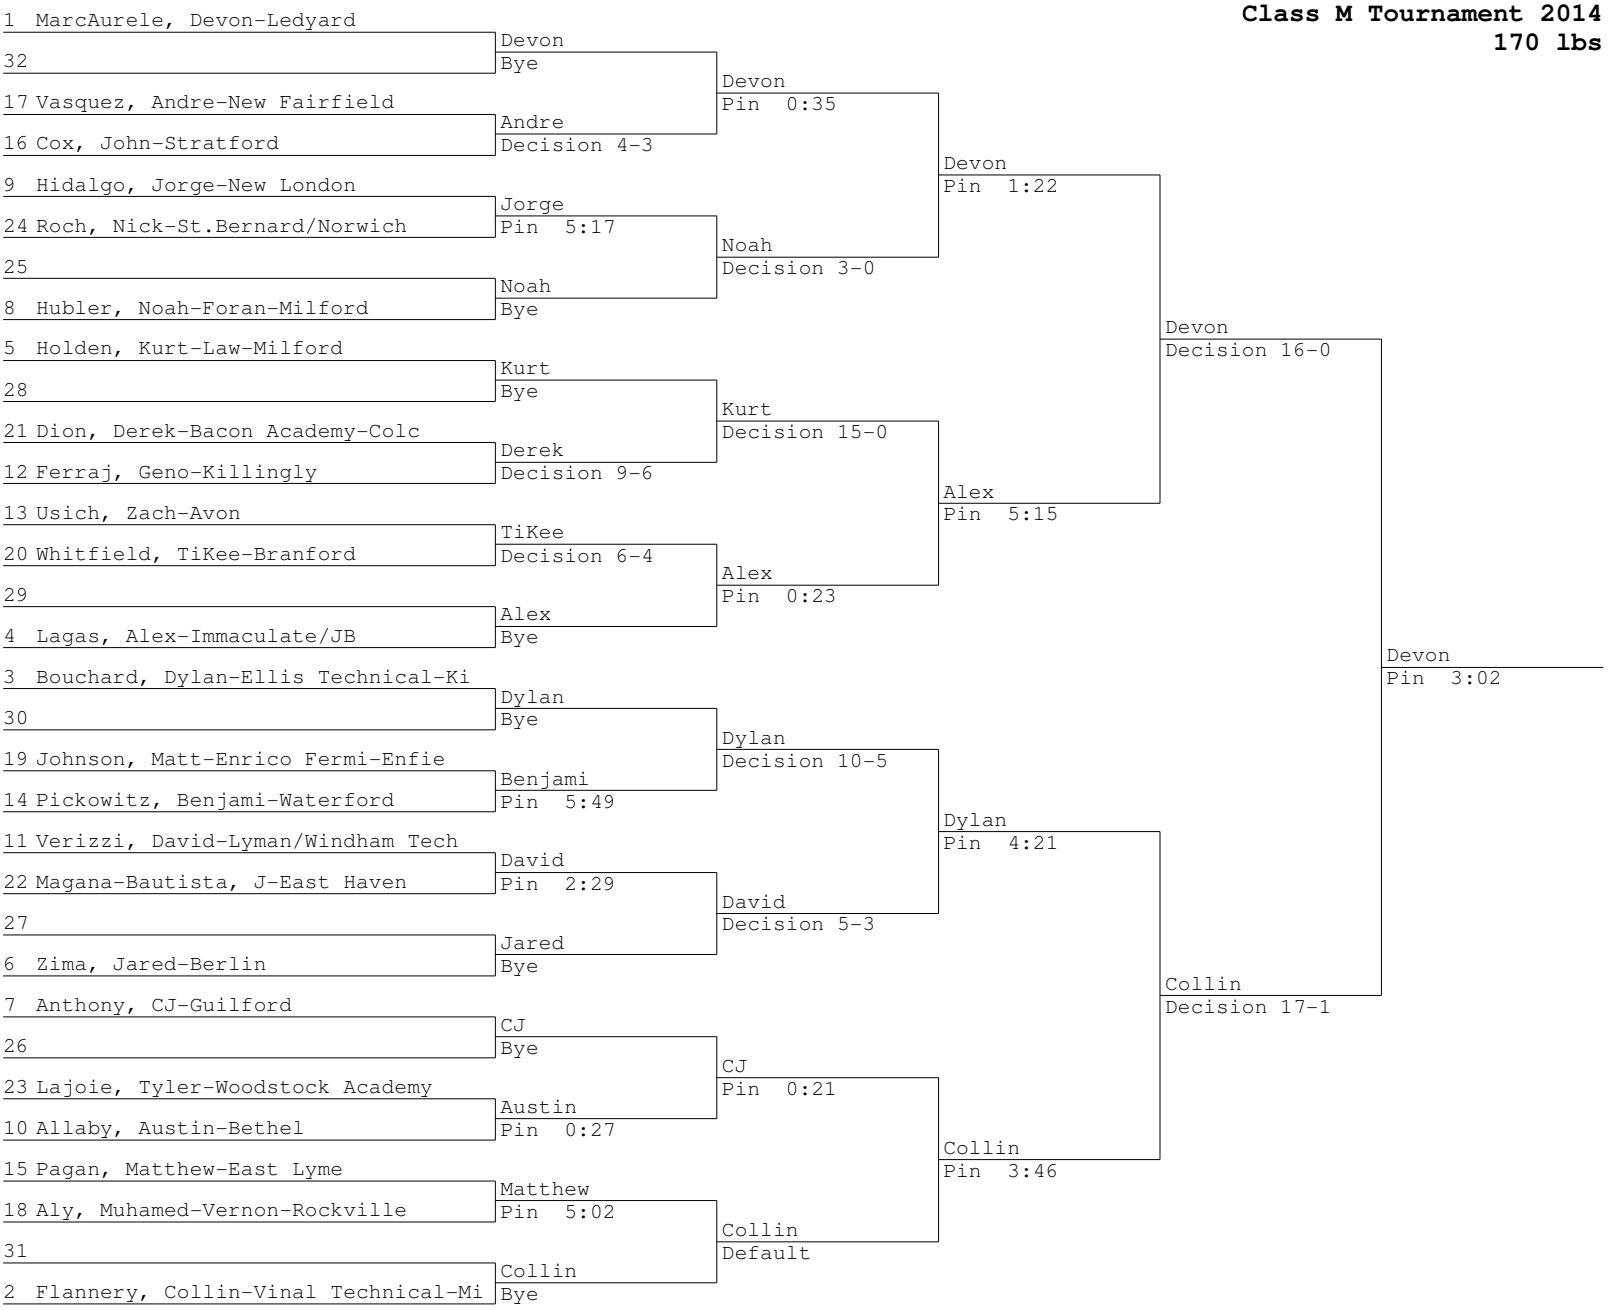

Class M Tournament 2014
120 lbs

Class M Tournament 2014
126 lbs

Class M Tournament 2014
152 lbs

1	Murphy, Brandon-Stratford	Brandon			
32		Bye			
17	Martinez, Daniel-East Haven	Michael	Brandon		
16	Lynch, Michael-Foran-Milford	Pin 1:55	Pin 0:37		
9	Dufour, Brandon-Bacon Academy-Colc	Brandon		Brandon	
24		Bye		Decision 10-9	
25			Brandon		
8	Cole, Jonathan-Bethel	Jonathan	Decision 9-4		
		Bye			
5	Fields, Charles IV-Enrico Fermi-Enfie	Charles IV		Brandon	
28		Bye		Decision 8-5	
21			Charles IV		
12	Freeman, Alexander-Branford	Alexander	Pin 1:54		
		Bye			
13	Tischer, Andrew-Guilford	Andrew		Andrew	
20		Bye		Pin 1:46	
29			Andrew		
4	Lorah, Andrew-East Lyme	Andrew	Pin 4:56		
		Bye			
3	Csisar, Jeffrey-Ledyard	Jeffrey		Andrew	
30		Bye		Decision 12-2	
19			Jeffrey		
14	Parris, James-Immaculate/JB	James	Pin 4:18		
		Bye			
11	Edwards, Blake-Avon	Blake		Jeffrey	
22		Bye		Pin 3:19	
27			Jeff		
6	Fontaine, Jeff-Killingly	Jeff	Pin 1:55		
		Bye			
7	Keating, Justin-St.Bernard/Norwich	Justin		Andrew	
26		Bye		Decision 6-1	
23			Brendon		
10	Goulette, Brendon-Lyman/Windham Tech	Brendon	Decision 4-2		
		Bye			
15	Sasso, Bill-Berlin	Hari		Andrew	
18	Bakring, Hari-Vinal Technical-Mi	Pin 1:46		Pin 0:46	
31			Andrew		
2	D'Amico, Andrew-New Fairfield	Andrew	Pin 1:12		
		Bye			

Michael					
Jonathan	Jonathan	Brendon			
	Decision 6-0	Decision 11-8			
Alexander	Brendon		Brendon		
			Decision 7-2		
Andrew	Andrew	Andrew		Brendon	
	Decision 11-2	Decision 4-2		Pin 0:42	
James	Jeff		Andrew		
Blake	Blake				
	Pin 0:59	Charles IV		Jeffrey	
Justin	Charles IV	Pin 2:05		Decision 13-6	
Hari	Justin	Justin	Justin		
	Pin 0:45	Decision 7-3	Decision 7-0		
	Brandon		Jeffrey	Jeffrey	
			Decision 8-0		
			Jeffrey		
Andrew					
Justin	Justin				
	Default				