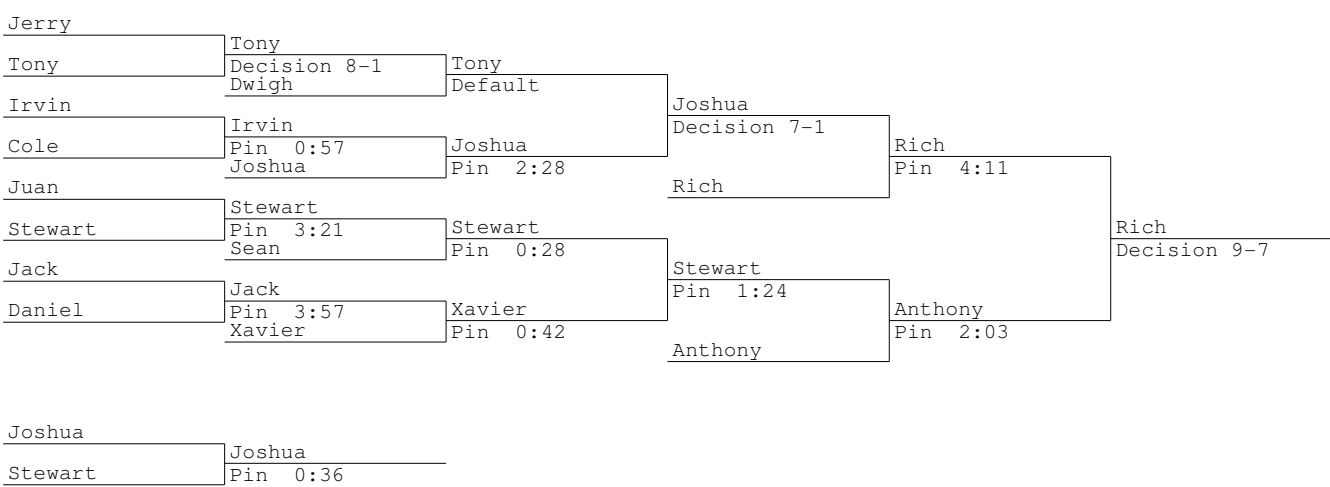

Class M Tournament 2014
120 lbs

Class M Tournament 2014
126 lbs

Class M Tournament 2014
152 lbs

1	Murphy, Brandon-Stratford	Brandon			
32		Bye			
17	Martinez, Daniel-East Haven	Michael	Brandon		
16	Lynch, Michael-Foran-Milford	Pin 1:55	Pin 0:37		
9	Dufour, Brandon-Bacon Academy-Colc	Brandon		Brandon	
24		Bye		Decision 10-9	
25			Brandon		
8	Cole, Jonathan-Bethel	Jonathan	Decision 9-4		
		Bye			
5	Fields, Charles IV-Enrico Fermi-Enfie	Charles IV		Brandon	
28		Bye		Decision 8-5	
21			Charles IV		
12	Freeman, Alexander-Branford	Alexander	Pin 1:54		
		Bye			
13	Tischer, Andrew-Guilford	Andrew		Andrew	
20		Bye		Pin 1:46	
29			Andrew		
4	Lorah, Andrew-East Lyme	Andrew	Pin 4:56		
		Bye			
3	Csisar, Jeffrey-Ledyard	Jeffrey		Andrew	
30		Bye		Decision 12-2	
19			Jeffrey		
14	Parris, James-Immaculate/JB	James	Pin 4:18		
		Bye			
11	Edwards, Blake-Avon	Blake		Jeffrey	
22		Bye		Pin 3:19	
27			Jeff		
6	Fontaine, Jeff-Killingly	Jeff	Pin 1:55		
		Bye			
7	Keating, Justin-St.Bernard/Norwich	Justin		Andrew	
26		Bye		Decision 6-1	
23			Brendon		
10	Goulette, Brendon-Lyman/Windham Tech	Brendon	Decision 4-2		
		Bye			
15	Sasso, Bill-Berlin	Hari		Andrew	
18	Bakring, Hari-Vinal Technical-Mi	Pin 1:46		Pin 0:46	
31			Andrew		
2	D'Amico, Andrew-New Fairfield	Andrew	Pin 1:12		
		Bye			

Michael					
Jonathan	Jonathan	Brendon			
	Decision 6-0	Decision 11-8			
Alexander	Brendon		Brendon		
			Decision 7-2		
Andrew	Andrew	Andrew		Brendon	
	Decision 11-2	Decision 4-2		Pin 0:42	
James	Jeff		Andrew		
Blake	Blake				
	Pin 0:59	Charles IV		Jeffrey	
Justin	Charles IV	Pin 2:05		Decision 13-6	
Hari	Justin	Justin	Justin		
	Pin 0:45	Decision 7-3	Decision 7-0		
	Brandon		Jeffrey	Jeffrey	
			Decision 8-0		
			Jeffrey		
Andrew					
Justin	Justin				
	Default				