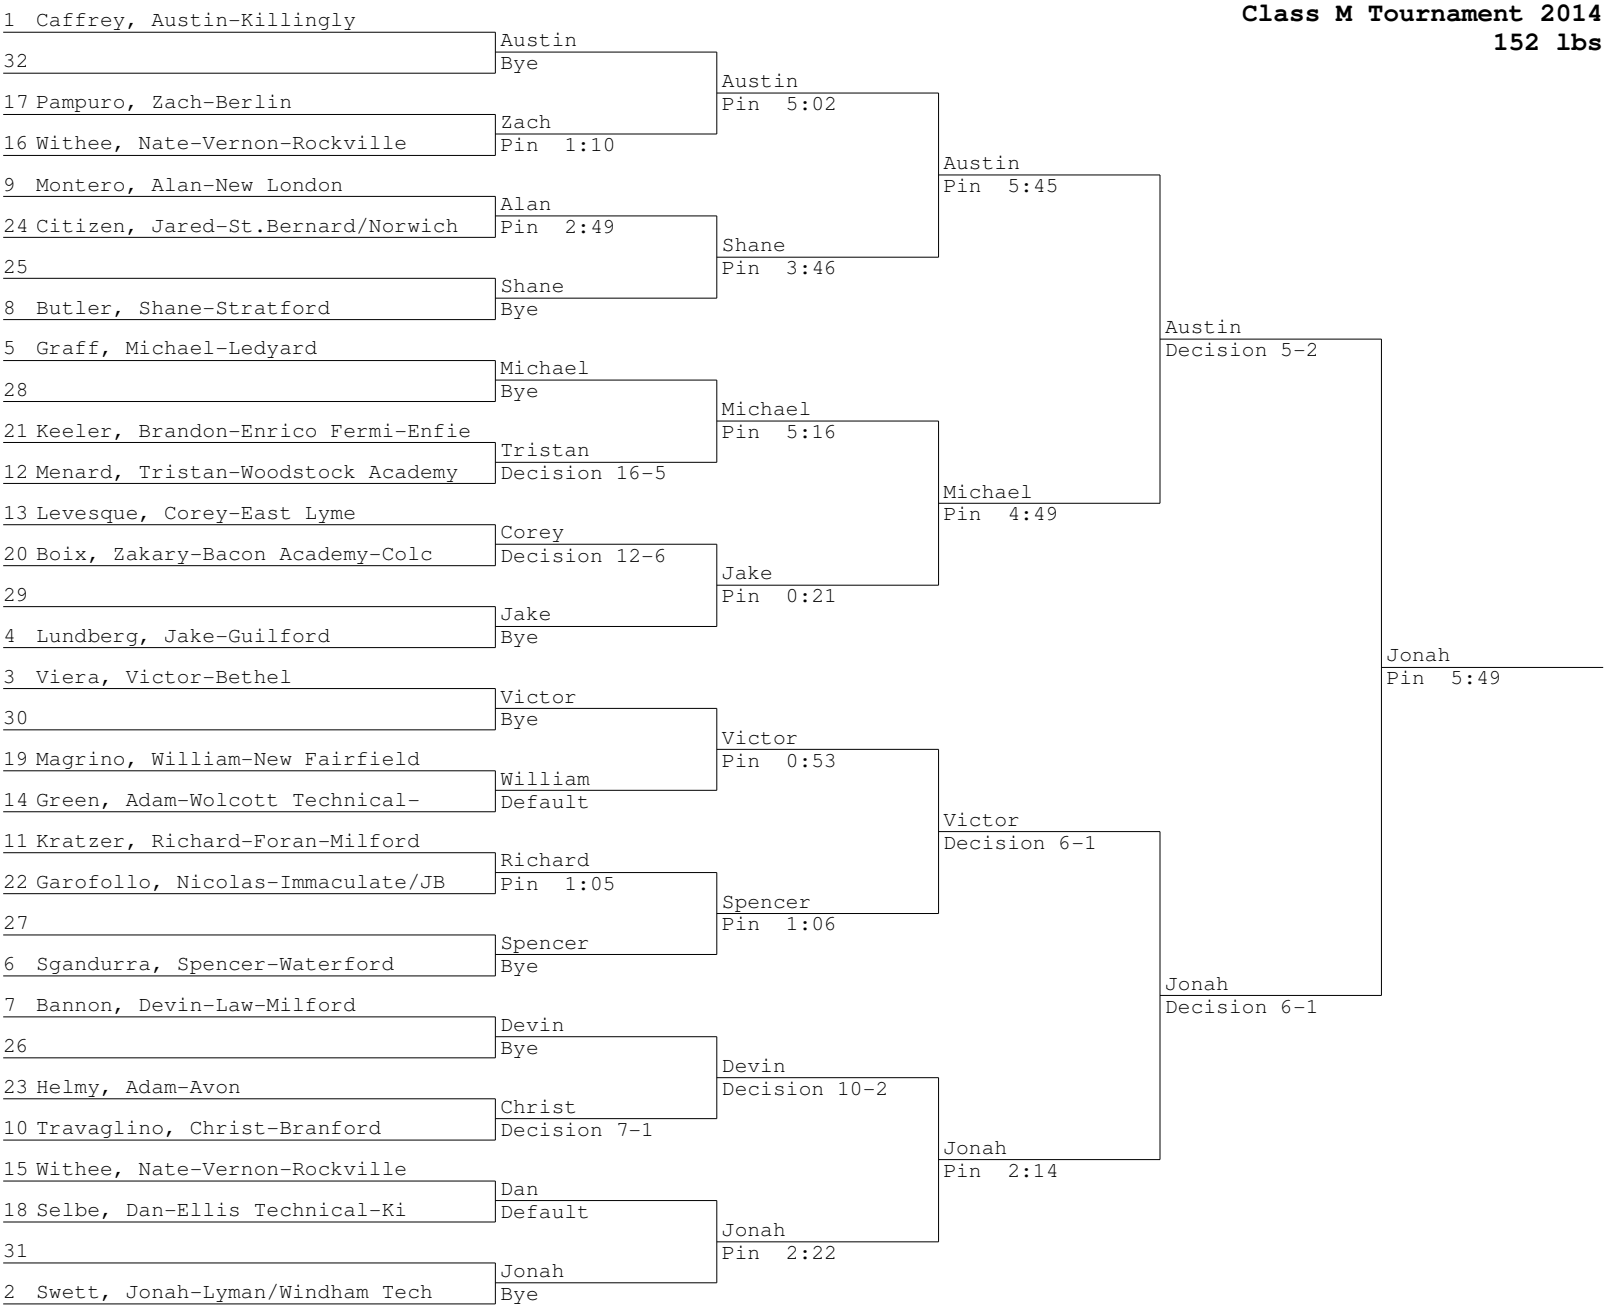

Class M Tournament 2014
120 lbs

Class M Tournament 2014
126 lbs

Class M Tournament 2014
152 lbs

1	Murphy, Brandon-Stratford	Brandon			
32		Bye			
17	Martinez, Daniel-East Haven	Michael	Brandon		
16	Lynch, Michael-Foran-Milford	Pin 1:55	Pin 0:37		
9	Dufour, Brandon-Bacon Academy-Colc	Brandon		Brandon	
24		Bye		Decision 10-9	
25			Brandon		
8	Cole, Jonathan-Bethel	Jonathan	Decision 9-4		
		Bye			
5	Fields, Charles IV-Enrico Fermi-Enfie	Charles IV		Brandon	
28		Bye		Decision 8-5	
21			Charles IV		
12	Freeman, Alexander-Branford	Alexander	Pin 1:54		
		Bye			
13	Tischer, Andrew-Guilford	Andrew		Andrew	
20		Bye		Pin 1:46	
29			Andrew		
4	Lorah, Andrew-East Lyme	Andrew	Pin 4:56		
		Bye			
3	Csisar, Jeffrey-Ledyard	Jeffrey		Andrew	
30		Bye		Decision 12-2	
19			Jeffrey		
14	Parris, James-Immaculate/JB	James	Pin 4:18		
		Bye			
11	Edwards, Blake-Avon	Blake		Jeffrey	
22		Bye		Pin 3:19	
27			Jeff		
6	Fontaine, Jeff-Killingly	Jeff	Pin 1:55		
		Bye			
7	Keating, Justin-St.Bernard/Norwich	Justin		Andrew	
26		Bye		Decision 6-1	
23			Brendon		
10	Goulette, Brendon-Lyman/Windham Tech	Brendon	Decision 4-2		
		Bye			
15	Sasso, Bill-Berlin	Hari		Andrew	
18	Bakring, Hari-Vinal Technical-Mi	Pin 1:46		Pin 0:46	
31			Andrew		
2	D'Amico, Andrew-New Fairfield	Andrew	Pin 1:12		
		Bye			

Michael					
Jonathan	Jonathan	Brendon			
	Decision 6-0	Decision 11-8			
Alexander	Brendon		Brendon		
			Decision 7-2		
Andrew	Andrew	Andrew		Brendon	
	Decision 11-2	Decision 4-2		Pin 0:42	
James	Jeff		Andrew		
Blake	Blake				
	Pin 0:59	Charles IV		Jeffrey	
Justin	Charles IV	Pin 2:05		Decision 13-6	
Hari	Justin	Justin	Justin		
	Pin 0:45	Decision 7-3	Decision 7-0		
	Brandon		Jeffrey	Jeffrey	
			Decision 8-0		
			Jeffrey		
Andrew					
Justin	Justin				
	Default				