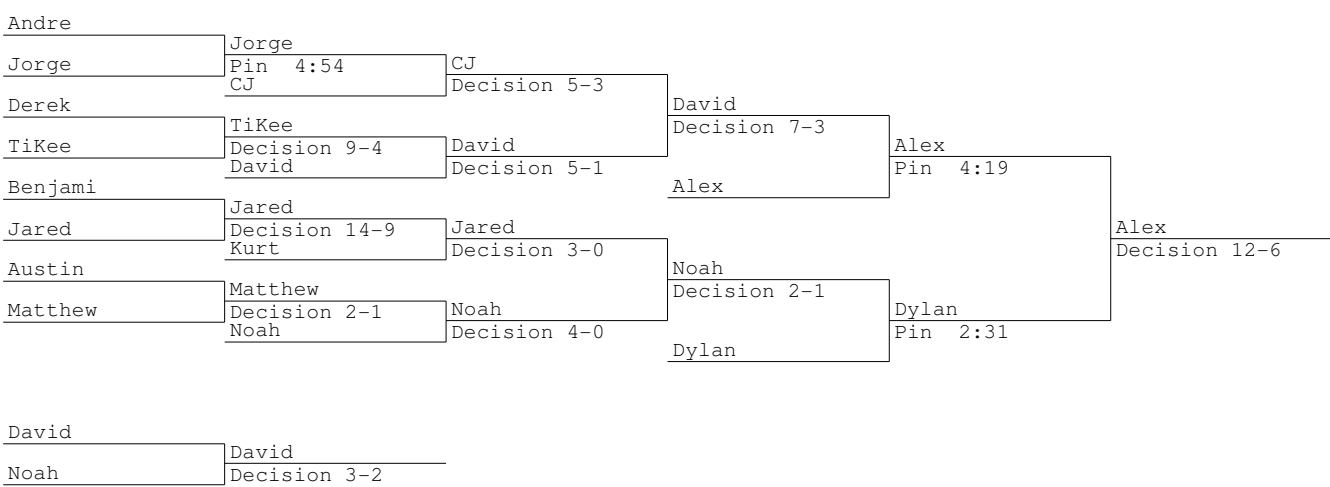

Class M Tournament 2014
120 lbs

Class M Tournament 2014
126 lbs

Class M Tournament 2014
152 lbs

1	Murphy, Brandon-Stratford	Brandon			
32		Bye			
17	Martinez, Daniel-East Haven	Michael	Brandon		
16	Lynch, Michael-Foran-Milford	Pin 1:55	Pin 0:37		
9	Dufour, Brandon-Bacon Academy-Colc	Brandon		Brandon	
24		Bye		Decision 10-9	
25			Brandon		
8	Cole, Jonathan-Bethel	Jonathan	Decision 9-4		
		Bye			
5	Fields, Charles IV-Enrico Fermi-Enfie	Charles IV		Brandon	
28		Bye		Decision 8-5	
21			Charles IV		
12	Freeman, Alexander-Branford	Alexander	Pin 1:54		
		Bye			
13	Tischer, Andrew-Guilford	Andrew		Andrew	
20		Bye		Pin 1:46	
29			Andrew		
4	Lorah, Andrew-East Lyme	Andrew	Pin 4:56		
		Bye			
3	Csisar, Jeffrey-Ledyard	Jeffrey		Andrew	
30		Bye		Decision 12-2	
19			Jeffrey		
14	Parris, James-Immaculate/JB	James	Pin 4:18		
		Bye			
11	Edwards, Blake-Avon	Blake		Jeffrey	
22		Bye		Pin 3:19	
27			Jeff		
6	Fontaine, Jeff-Killingly	Jeff	Pin 1:55		
		Bye			
7	Keating, Justin-St.Bernard/Norwich	Justin		Andrew	
26		Bye		Decision 6-1	
23			Brendon		
10	Goulette, Brendon-Lyman/Windham Tech	Brendon	Decision 4-2		
		Bye			
15	Sasso, Bill-Berlin	Hari		Andrew	
18	Bakring, Hari-Vinal Technical-Mi	Pin 1:46		Pin 0:46	
31			Andrew		
2	D'Amico, Andrew-New Fairfield	Andrew	Pin 1:12		
		Bye			

Michael					
Jonathan	Jonathan	Brendon			
	Decision 6-0	Decision 11-8			
Alexander	Brendon		Brendon		
			Decision 7-2		
Andrew	Andrew	Andrew		Brendon	
	Decision 11-2	Decision 4-2		Pin 0:42	
James	Jeff		Andrew		
Blake	Blake				
	Pin 0:59	Charles IV		Jeffrey	
Justin	Charles IV	Pin 2:05		Decision 13-6	
Hari	Justin	Justin	Justin		
	Pin 0:45	Decision 7-3	Decision 7-0		
	Brandon		Jeffrey	Jeffrey	
			Decision 8-0		
			Jeffrey		
Andrew					
Justin	Justin				
	Default				