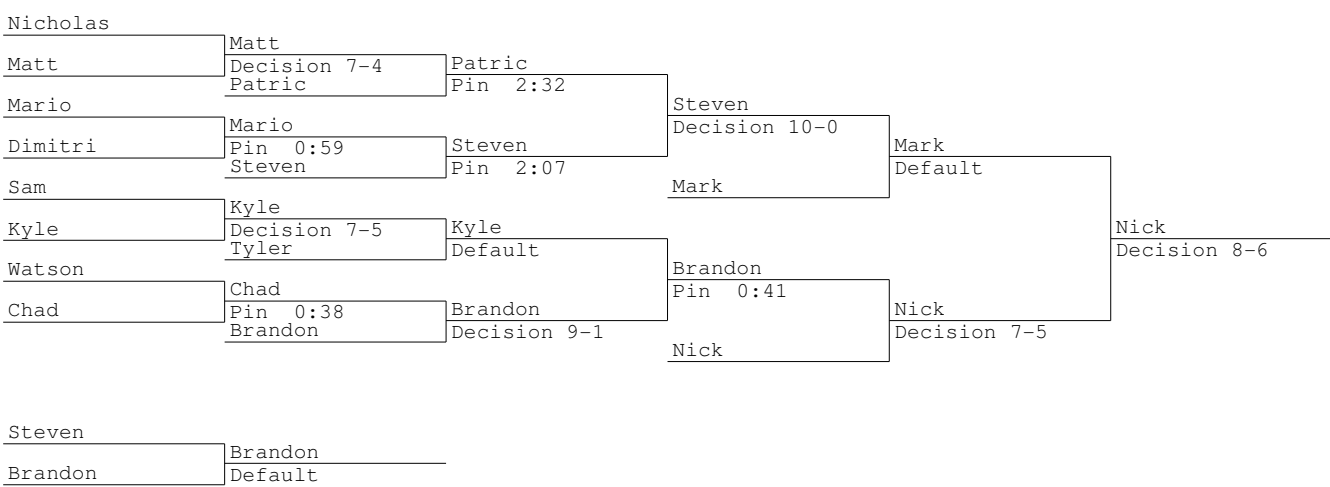

Class M Tournament 2014
120 lbs

Class M Tournament 2014
126 lbs

Class M Tournament 2014
152 lbs

1	Murphy, Brandon-Stratford	Brandon			
32		Bye			
17	Martinez, Daniel-East Haven	Michael	Brandon		
16	Lynch, Michael-Foran-Milford	Pin 1:55	Pin 0:37		
9	Dufour, Brandon-Bacon Academy-Colc	Brandon		Brandon	
24		Bye		Decision 10-9	
25			Brandon		
8	Cole, Jonathan-Bethel	Jonathan	Decision 9-4		
		Bye			
5	Fields, Charles IV-Enrico Fermi-Enfie	Charles IV		Brandon	
28		Bye		Decision 8-5	
21			Charles IV		
12	Freeman, Alexander-Branford	Alexander	Pin 1:54		
		Bye			
13	Tischer, Andrew-Guilford	Andrew		Andrew	
20		Bye		Pin 1:46	
29			Andrew		
4	Lorah, Andrew-East Lyme	Andrew	Pin 4:56		
		Bye			
3	Csisar, Jeffrey-Ledyard	Jeffrey		Andrew	
30		Bye		Decision 12-2	
19			Jeffrey		
14	Parris, James-Immaculate/JB	James	Pin 4:18		
		Bye			
11	Edwards, Blake-Avon	Blake		Jeffrey	
22		Bye		Pin 3:19	
27			Jeff		
6	Fontaine, Jeff-Killingly	Jeff	Pin 1:55		
		Bye			
7	Keating, Justin-St.Bernard/Norwich	Justin		Andrew	
26		Bye		Decision 6-1	
23			Brendon		
10	Goulette, Brendon-Lyman/Windham Tech	Brendon	Decision 4-2		
		Bye			
15	Sasso, Bill-Berlin	Hari		Andrew	
18	Bakring, Hari-Vinal Technical-Mi	Pin 1:46		Pin 0:46	
31			Andrew		
2	D'Amico, Andrew-New Fairfield	Andrew	Pin 1:12		
		Bye			

Michael					
Jonathan	Jonathan	Brendon			
	Decision 6-0	Decision 11-8			
Alexander	Brendon		Brendon		
			Decision 7-2		
Andrew	Andrew	Andrew		Brendon	
	Decision 11-2	Decision 4-2		Pin 0:42	
James	Jeff		Andrew		
Blake	Blake				
	Pin 0:59	Charles IV		Jeffrey	
Justin	Charles IV	Pin 2:05		Decision 13-6	
Hari	Justin	Justin	Justin		
	Pin 0:45	Decision 7-3	Decision 7-0		
	Brandon		Jeffrey	Jeffrey	
			Decision 8-0		
			Jeffrey		
Andrew					
Justin	Justin				
	Default				