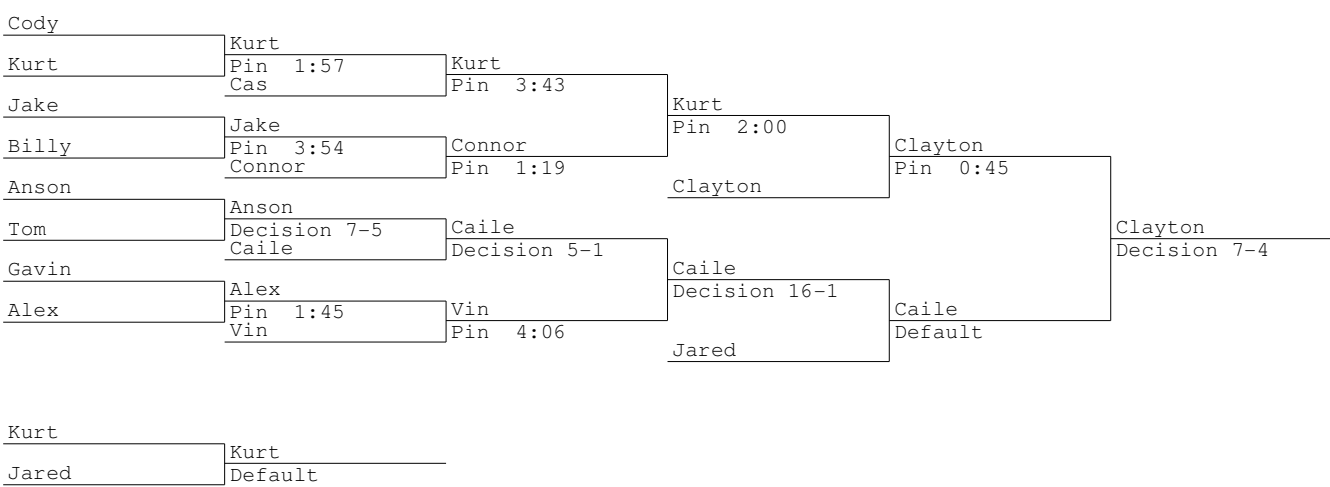

Class M Tournament 2014
195 lbs