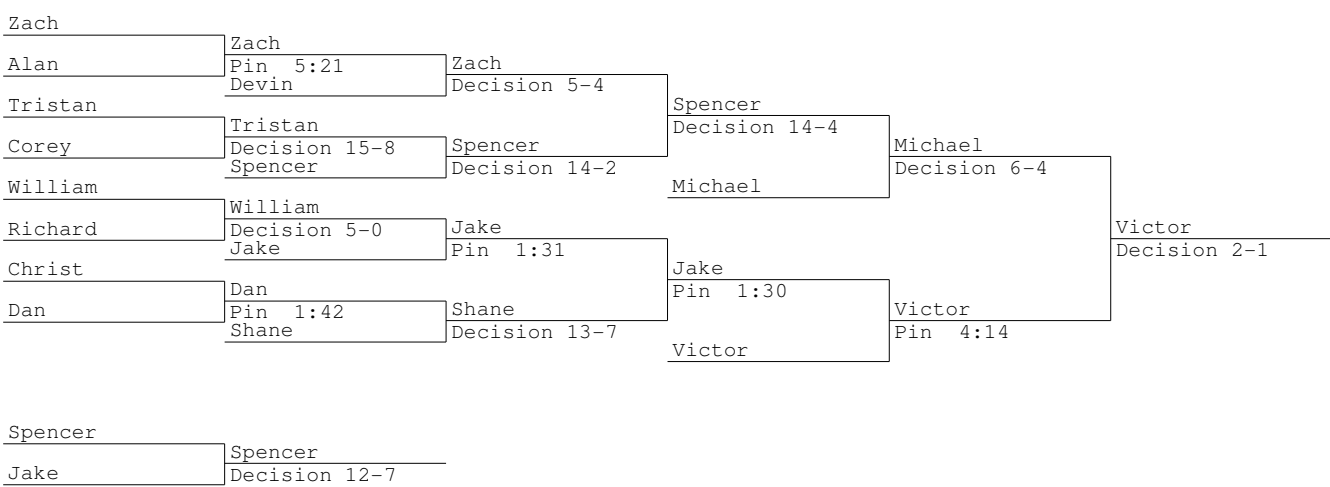

Class M Tournament 2014
120 lbs

Class M Tournament 2014
126 lbs

Class M Tournament 2014
152 lbs

1	Murphy, Brandon-Stratford	Brandon			
32		Bye			
17	Martinez, Daniel-East Haven	Michael	Brandon		
16	Lynch, Michael-Foran-Milford	Pin 1:55	Pin 0:37		
9	Dufour, Brandon-Bacon Academy-Colc	Brandon		Brandon	
24		Bye		Decision 10-9	
25			Brandon		
8	Cole, Jonathan-Bethel	Jonathan	Decision 9-4		
		Bye			
5	Fields, Charles IV-Enrico Fermi-Enfie	Charles IV		Brandon	
28		Bye		Decision 8-5	
21			Charles IV		
12	Freeman, Alexander-Branford	Alexander	Pin 1:54		
		Bye			
13	Tischer, Andrew-Guilford	Andrew		Andrew	
20		Bye		Pin 1:46	
29			Andrew		
4	Lorah, Andrew-East Lyme	Andrew	Pin 4:56		
		Bye			
3	Csisar, Jeffrey-Ledyard	Jeffrey		Andrew	
30		Bye		Decision 12-2	
19			Jeffrey		
14	Parris, James-Immaculate/JB	James	Pin 4:18		
		Bye			
11	Edwards, Blake-Avon	Blake		Jeffrey	
22		Bye		Pin 3:19	
27			Jeff		
6	Fontaine, Jeff-Killingly	Jeff	Pin 1:55		
		Bye			
7	Keating, Justin-St.Bernard/Norwich	Justin		Andrew	
26		Bye		Decision 6-1	
23			Brendon		
10	Goulette, Brendon-Lyman/Windham Tech	Brendon	Decision 4-2		
		Bye			
15	Sasso, Bill-Berlin	Hari		Andrew	
18	Bakring, Hari-Vinal Technical-Mi	Pin 1:46		Pin 0:46	
31			Andrew		
2	D'Amico, Andrew-New Fairfield	Andrew	Pin 1:12		
		Bye			

Michael					
Jonathan	Jonathan	Brendon			
	Decision 6-0	Decision 11-8			
Alexander	Brendon		Brendon		
			Decision 7-2		
Andrew	Andrew	Andrew		Brendon	
	Decision 11-2	Decision 4-2		Pin 0:42	
James	Jeff		Andrew		
Blake	Blake				
	Pin 0:59	Charles IV		Jeffrey	
Justin	Charles IV	Pin 2:05		Decision 13-6	
Hari	Justin	Justin	Justin		
	Pin 0:45	Decision 7-3	Decision 7-0		
	Brandon		Jeffrey	Jeffrey	
			Decision 8-0		
			Jeffrey		
Andrew					
Justin	Justin				
	Default				