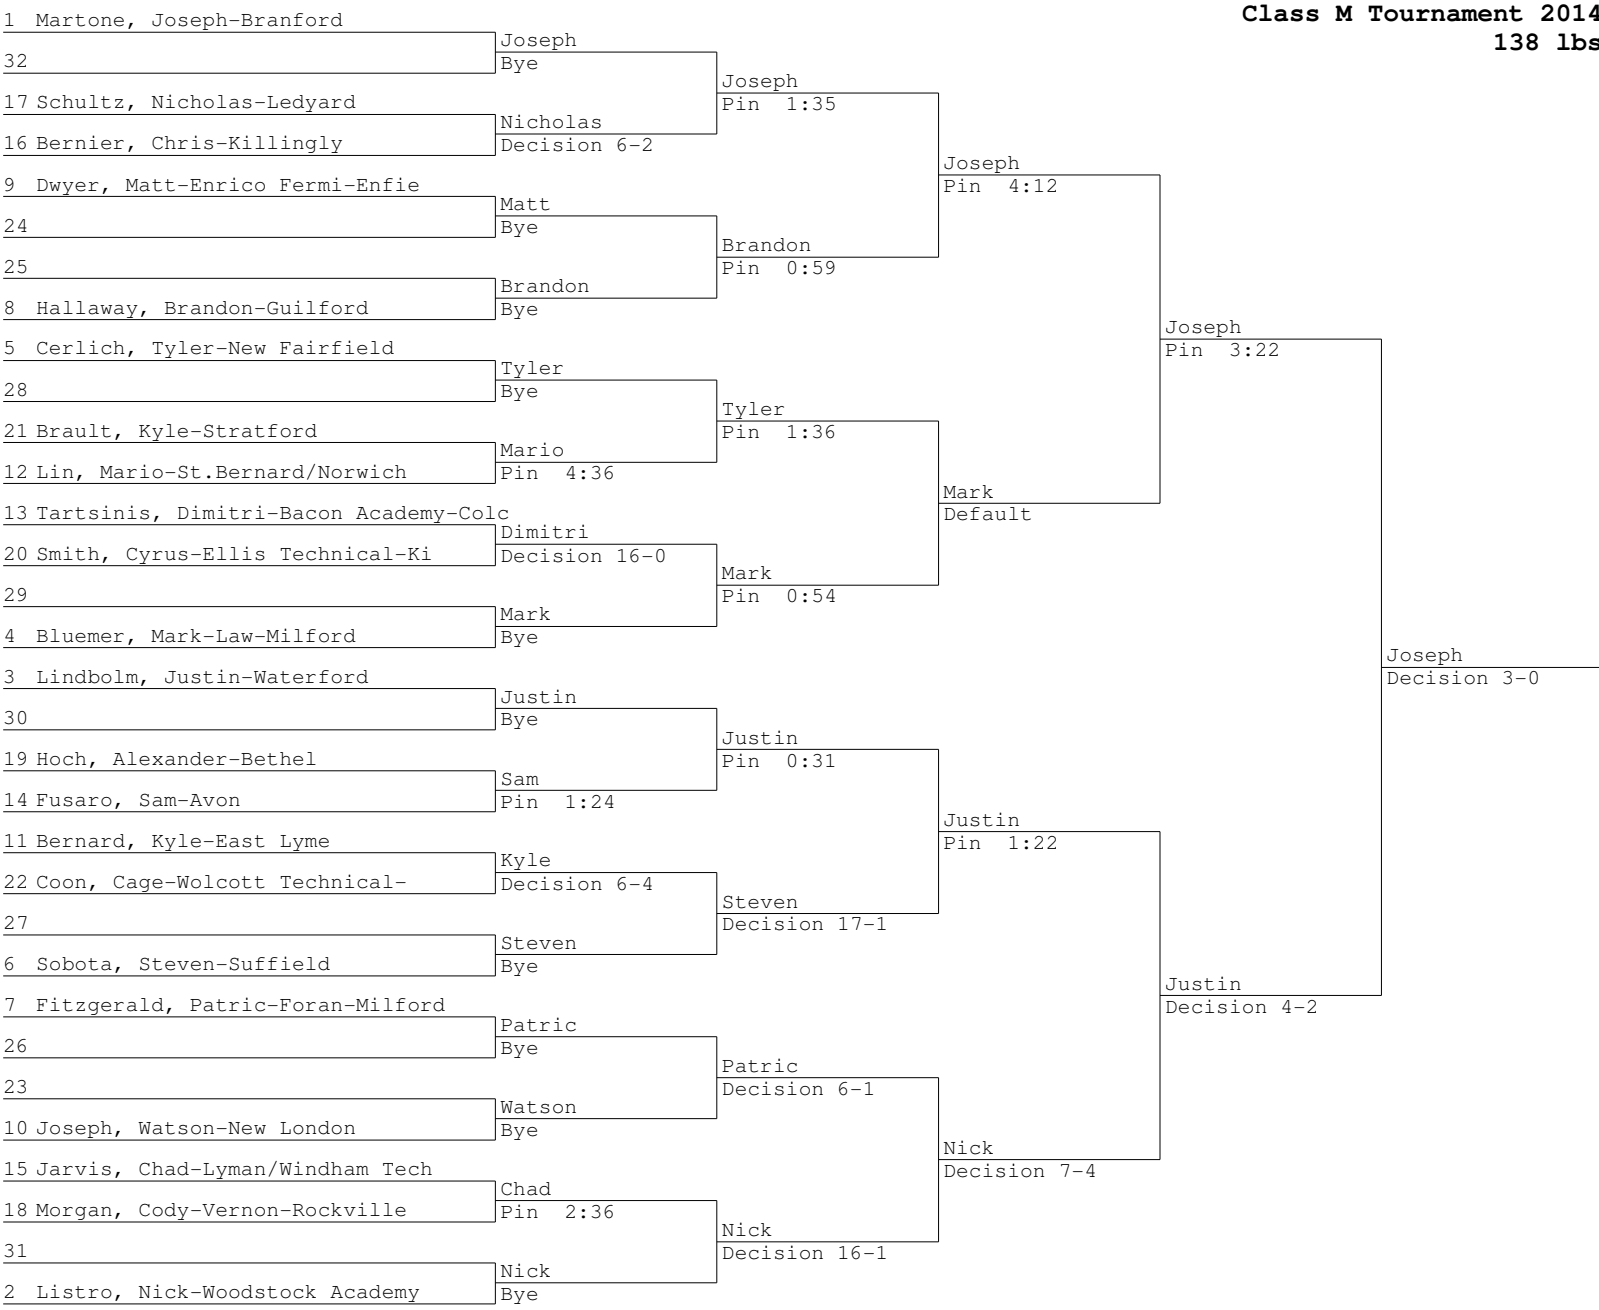

Class M Tournament 2014
120 lbs

Class M Tournament 2014
126 lbs

Class M Tournament 2014
152 lbs

1	Murphy, Brandon-Stratford	Brandon			
32		Bye			
17	Martinez, Daniel-East Haven	Michael	Brandon		
16	Lynch, Michael-Foran-Milford	Pin 1:55	Pin 0:37		
9	Dufour, Brandon-Bacon Academy-Colc	Brandon		Brandon	
24		Bye		Decision 10-9	
25			Brandon		
8	Cole, Jonathan-Bethel	Jonathan	Decision 9-4		
		Bye			
5	Fields, Charles IV-Enrico Fermi-Enfie	Charles IV		Brandon	
28		Bye		Decision 8-5	
21			Charles IV		
12	Freeman, Alexander-Branford	Alexander	Pin 1:54		
		Bye			
13	Tischer, Andrew-Guilford	Andrew		Andrew	
20		Bye		Pin 1:46	
29			Andrew		
4	Lorah, Andrew-East Lyme	Andrew	Pin 4:56		
		Bye			
3	Csisar, Jeffrey-Ledyard	Jeffrey		Andrew	
30		Bye		Decision 12-2	
19			Jeffrey		
14	Parris, James-Immaculate/JB	James	Pin 4:18		
		Bye			
11	Edwards, Blake-Avon	Blake		Jeffrey	
22		Bye		Pin 3:19	
27			Jeff		
6	Fontaine, Jeff-Killingly	Jeff	Pin 1:55		
		Bye			
7	Keating, Justin-St.Bernard/Norwich	Justin		Andrew	
26		Bye		Decision 6-1	
23			Brendon		
10	Goulette, Brendon-Lyman/Windham Tech	Brendon	Decision 4-2		
		Bye			
15	Sasso, Bill-Berlin	Hari		Andrew	
18	Bakring, Hari-Vinal Technical-Mi	Pin 1:46		Pin 0:46	
31			Andrew		
2	D'Amico, Andrew-New Fairfield	Andrew	Pin 1:12		
		Bye			

Michael					
Jonathan	Jonathan	Brendon			
	Decision 6-0	Decision 11-8			
Alexander	Brendon		Brendon		
			Decision 7-2		
Andrew	Andrew	Andrew		Brendon	
	Decision 11-2	Decision 4-2		Pin 0:42	
James	Jeff		Andrew		
Blake	Blake				
	Pin 0:59	Charles IV		Jeffrey	
Justin	Charles IV	Pin 2:05		Decision 13-6	
Hari	Justin	Justin	Justin		
	Pin 0:45	Decision 7-3	Decision 7-0		
	Brandon		Jeffrey	Jeffrey	
			Decision 8-0		
			Jeffrey		
Andrew					
Justin	Justin				
	Default				