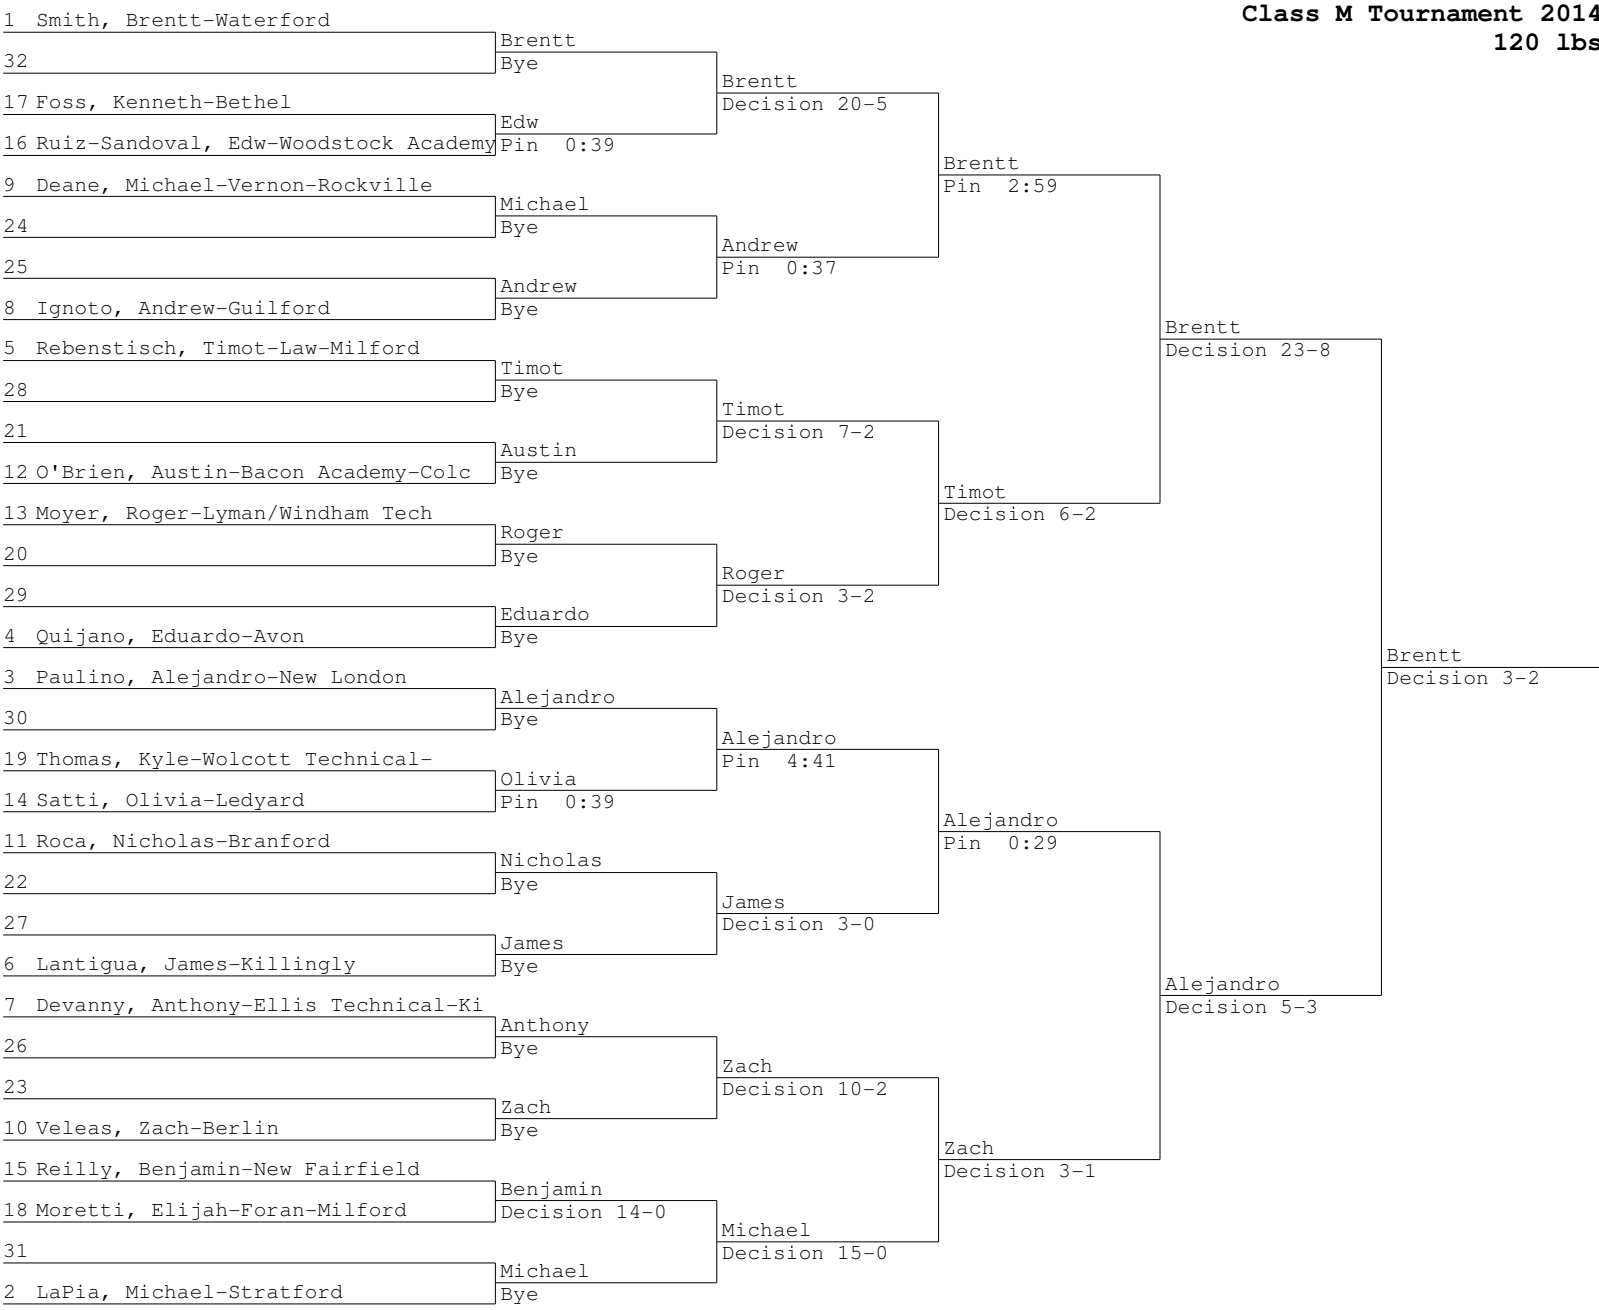

Class M Tournament 2014
120 lbs

Class M Tournament 2014
126 lbs

Class M Tournament 2014
152 lbs

1	Murphy, Brandon-Stratford	Brandon			
32		Bye			
17	Martinez, Daniel-East Haven	Michael	Brandon		
16	Lynch, Michael-Foran-Milford	Pin 1:55	Pin 0:37		
9	Dufour, Brandon-Bacon Academy-Colc	Brandon		Brandon	
24		Bye		Decision 10-9	
25			Brandon		
8	Cole, Jonathan-Bethel	Jonathan	Decision 9-4		
		Bye			
5	Fields, Charles IV-Enrico Fermi-Enfie	Charles IV		Brandon	
28		Bye		Decision 8-5	
21			Charles IV		
12	Freeman, Alexander-Branford	Alexander	Pin 1:54		
		Bye			
13	Tischer, Andrew-Guilford	Andrew		Andrew	
20		Bye		Pin 1:46	
29			Andrew		
4	Lorah, Andrew-East Lyme	Andrew	Pin 4:56		
		Bye			
3	Csisar, Jeffrey-Ledyard	Jeffrey		Andrew	
30		Bye		Decision 12-2	
19			Jeffrey		
14	Parris, James-Immaculate/JB	James	Pin 4:18		
		Bye			
11	Edwards, Blake-Avon	Blake		Jeffrey	
22		Bye		Pin 3:19	
27			Jeff		
6	Fontaine, Jeff-Killingly	Jeff	Pin 1:55		
		Bye			
7	Keating, Justin-St.Bernard/Norwich	Justin		Andrew	
26		Bye		Decision 6-1	
23			Brendon		
10	Goulette, Brendon-Lyman/Windham Tech	Brendon	Decision 4-2		
		Bye			
15	Sasso, Bill-Berlin	Hari		Andrew	
18	Bakring, Hari-Vinal Technical-Mi	Pin 1:46		Pin 0:46	
31			Andrew		
2	D'Amico, Andrew-New Fairfield	Andrew	Pin 1:12		
		Bye			

Michael					
Jonathan	Jonathan	Brendon			
	Decision 6-0	Decision 11-8			
Alexander	Brendon		Brendon		
			Decision 7-2		
Andrew	Andrew	Andrew		Brendon	
	Decision 11-2	Decision 4-2		Pin 0:42	
James	Jeff		Andrew		
Blake	Blake				
	Pin 0:59	Charles IV		Jeffrey	
Justin	Charles IV	Pin 2:05		Decision 13-6	
Hari	Justin	Justin	Justin		
	Pin 0:45	Decision 7-3	Decision 7-0		
	Brandon		Jeffrey	Jeffrey	
			Decision 8-0		
			Jeffrey		
Andrew					
Justin	Justin				
	Default				