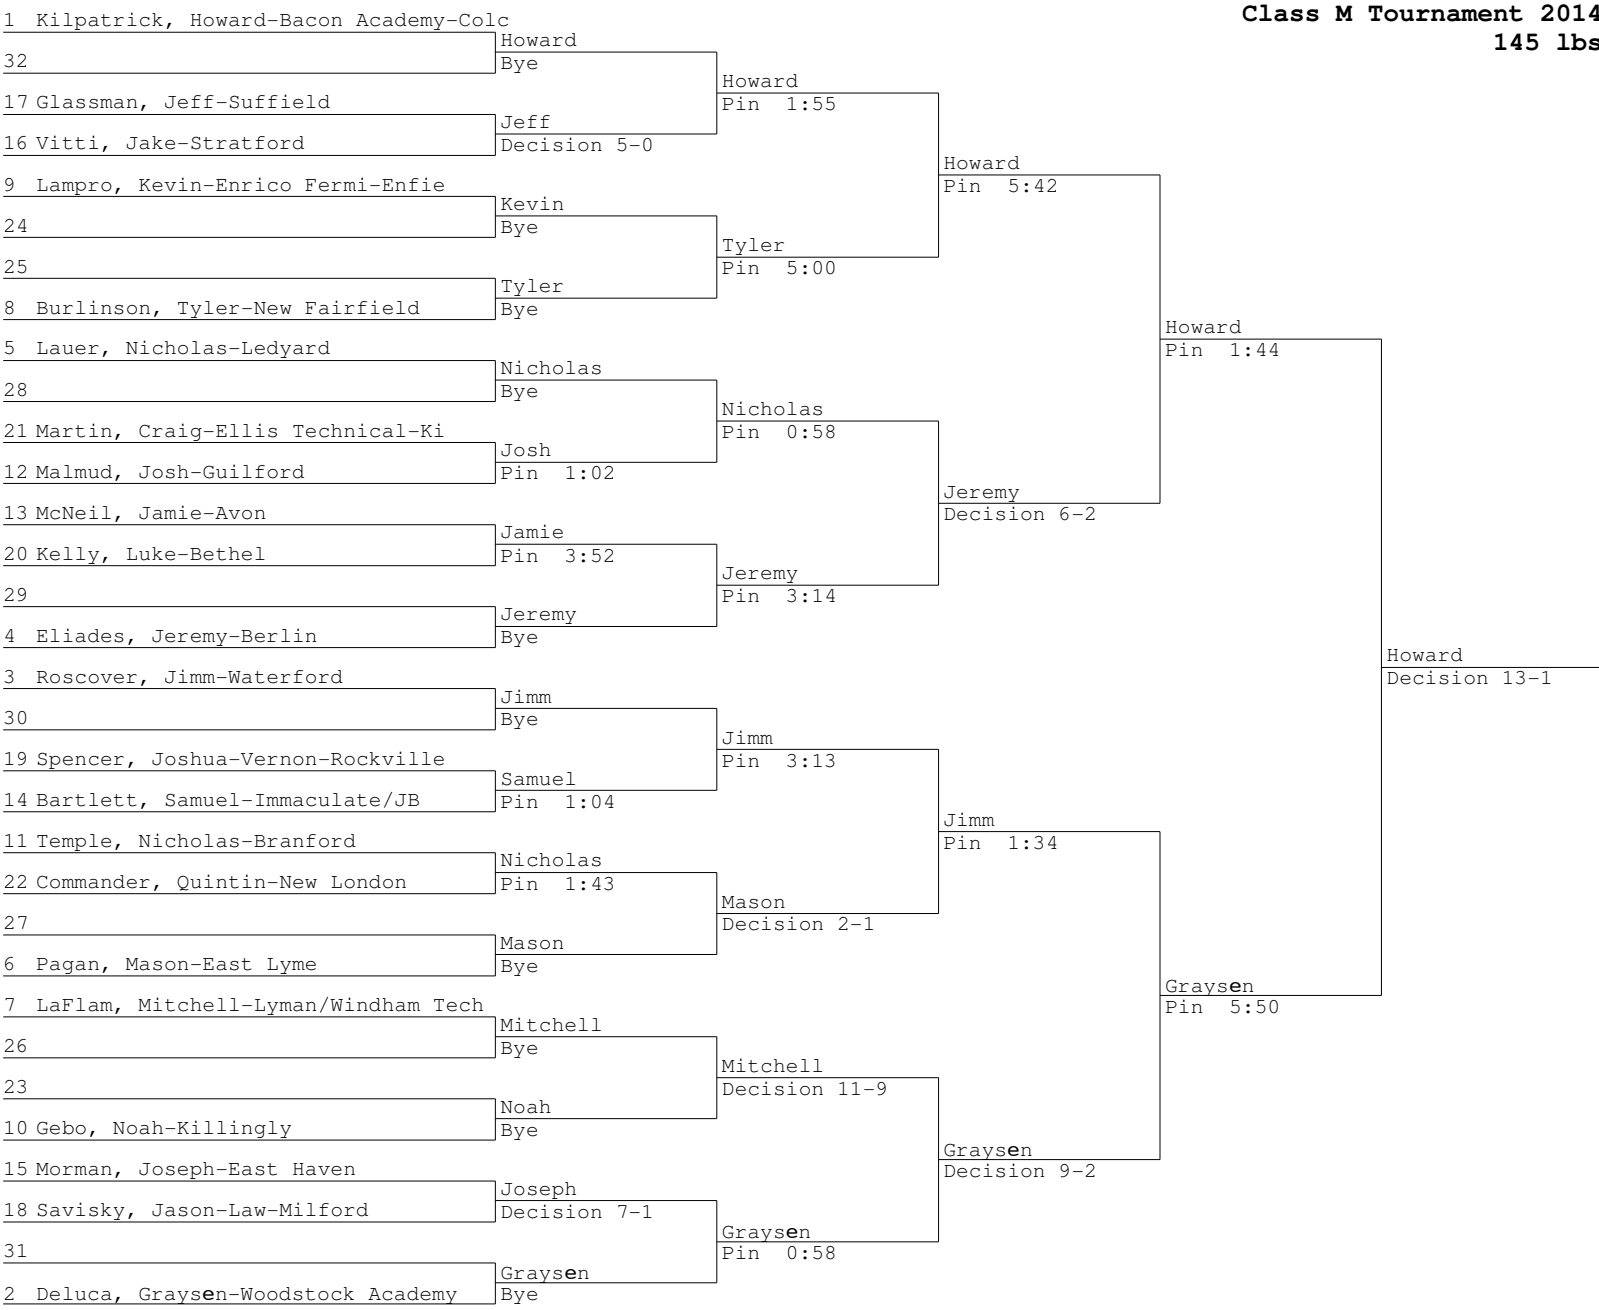

Class M Tournament 2014
120 lbs

Class M Tournament 2014
126 lbs

Class M Tournament 2014
152 lbs

1	Murphy, Brandon-Stratford	Brandon			
32		Bye			
17	Martinez, Daniel-East Haven	Michael	Brandon		
16	Lynch, Michael-Foran-Milford	Pin 1:55	Pin 0:37		
9	Dufour, Brandon-Bacon Academy-Colc	Brandon		Brandon	
24		Bye		Decision 10-9	
25			Brandon		
8	Cole, Jonathan-Bethel	Jonathan	Decision 9-4		
		Bye			
5	Fields, Charles IV-Enrico Fermi-Enfie	Charles IV		Brandon	
28		Bye		Decision 8-5	
21			Charles IV		
12	Freeman, Alexander-Branford	Alexander	Pin 1:54		
		Bye			
13	Tischer, Andrew-Guilford	Andrew		Andrew	
20		Bye		Pin 1:46	
29			Andrew		
4	Lorah, Andrew-East Lyme	Andrew	Pin 4:56		
		Bye			
3	Csisar, Jeffrey-Ledyard	Jeffrey		Andrew	
30		Bye		Decision 12-2	
19			Jeffrey		
14	Parris, James-Immaculate/JB	James	Pin 4:18		
		Bye			
11	Edwards, Blake-Avon	Blake		Jeffrey	
22		Bye		Pin 3:19	
27			Jeff		
6	Fontaine, Jeff-Killingly	Jeff	Pin 1:55		
		Bye			
7	Keating, Justin-St.Bernard/Norwich	Justin		Andrew	
26		Bye		Decision 6-1	
23			Brendon		
10	Goulette, Brendon-Lyman/Windham Tech	Brendon	Decision 4-2		
		Bye			
15	Sasso, Bill-Berlin	Hari		Andrew	
18	Bakring, Hari-Vinal Technical-Mi	Pin 1:46		Pin 0:46	
31			Andrew		
2	D'Amico, Andrew-New Fairfield	Andrew	Pin 1:12		
		Bye			

Michael					
Jonathan	Jonathan	Brendon			
	Decision 6-0	Decision 11-8			
Alexander	Brendon		Brendon		
			Decision 7-2		
Andrew	Andrew	Andrew		Brendon	
	Decision 11-2	Decision 4-2		Pin 0:42	
James	Jeff		Andrew		
Blake	Blake				
	Pin 0:59	Charles IV		Jeffrey	
Justin	Charles IV	Pin 2:05		Decision 13-6	
Hari	Justin	Justin	Justin		
	Pin 0:45	Decision 7-3	Decision 7-0		
	Brandon		Jeffrey	Jeffrey	
			Decision 8-0		
			Jeffrey		
Andrew					
Justin	Justin				
	Default				