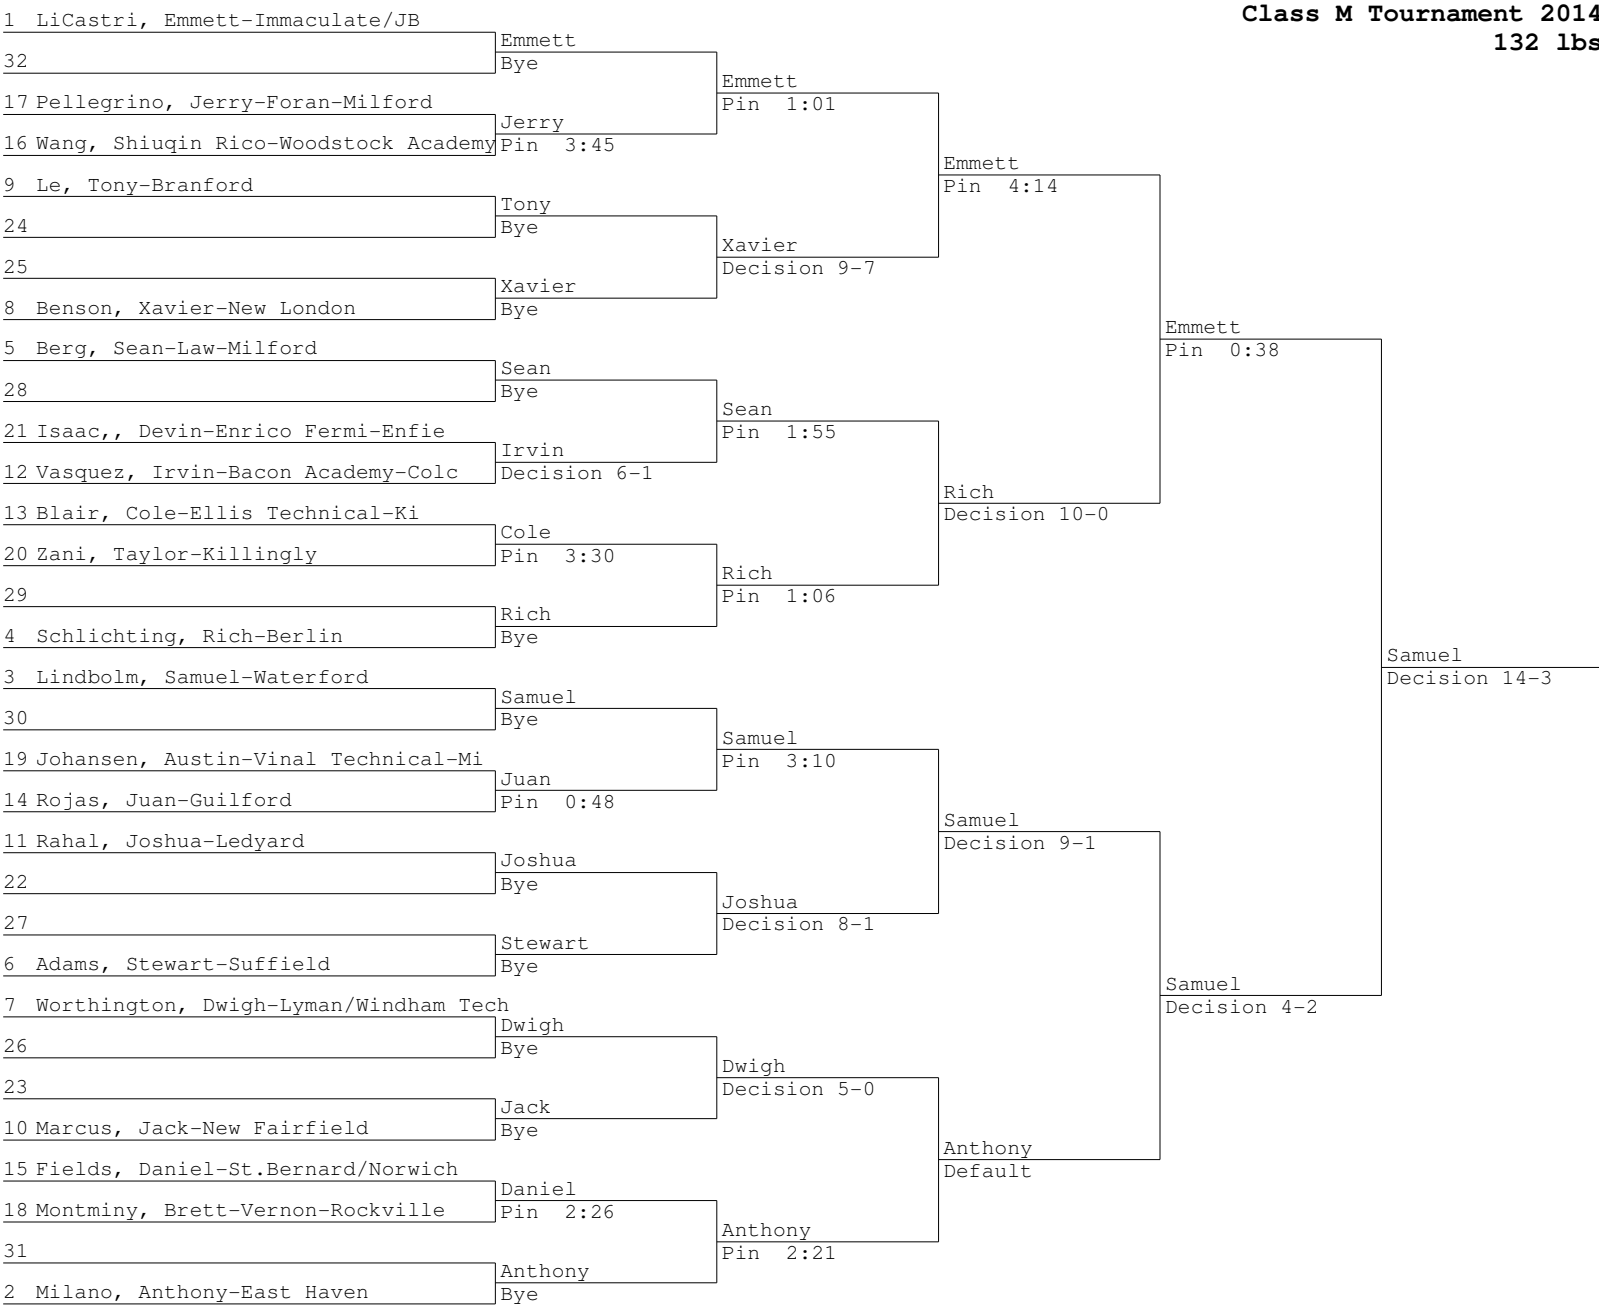

Class M Tournament 2014
120 lbs

Class M Tournament 2014
126 lbs

Class M Tournament 2014
152 lbs

1	Murphy, Brandon-Stratford	Brandon			
32		Bye			
17	Martinez, Daniel-East Haven	Michael	Brandon		
16	Lynch, Michael-Foran-Milford	Pin 1:55	Pin 0:37		
9	Dufour, Brandon-Bacon Academy-Colc	Brandon		Brandon	
24		Bye		Decision 10-9	
25			Brandon		
8	Cole, Jonathan-Bethel	Jonathan	Decision 9-4		
		Bye			
5	Fields, Charles IV-Enrico Fermi-Enfie	Charles IV		Brandon	
28		Bye		Decision 8-5	
21			Charles IV		
12	Freeman, Alexander-Branford	Alexander	Pin 1:54		
		Bye			
13	Tischer, Andrew-Guilford	Andrew		Andrew	
20		Bye		Pin 1:46	
29			Andrew		
4	Lorah, Andrew-East Lyme	Andrew	Pin 4:56		
		Bye			
3	Csisar, Jeffrey-Ledyard	Jeffrey		Andrew	
30		Bye		Decision 12-2	
19			Jeffrey		
14	Parris, James-Immaculate/JB	James	Pin 4:18		
		Bye			
11	Edwards, Blake-Avon	Blake		Jeffrey	
22		Bye		Pin 3:19	
27			Jeff		
6	Fontaine, Jeff-Killingly	Jeff	Pin 1:55		
		Bye			
7	Keating, Justin-St.Bernard/Norwich	Justin		Andrew	
26		Bye		Decision 6-1	
23			Brendon		
10	Goulette, Brendon-Lyman/Windham Tech	Brendon	Decision 4-2		
		Bye			
15	Sasso, Bill-Berlin	Hari		Andrew	
18	Bakring, Hari-Vinal Technical-Mi	Pin 1:46		Pin 0:46	
31			Andrew		
2	D'Amico, Andrew-New Fairfield	Andrew	Pin 1:12		
		Bye			

Michael					
Jonathan	Jonathan	Brendon			
	Decision 6-0	Decision 11-8			
Alexander	Brendon		Brendon		
			Decision 7-2		
Andrew	Andrew	Andrew		Brendon	
	Decision 11-2	Decision 4-2		Pin 0:42	
James	Jeff		Andrew		
Blake	Blake				
	Pin 0:59	Charles IV		Jeffrey	
Justin	Charles IV	Pin 2:05		Decision 13-6	
Hari	Justin	Justin	Justin		
	Pin 0:45	Decision 7-3	Decision 7-0		
	Brandon		Jeffrey	Jeffrey	
			Decision 8-0		
			Jeffrey		
Andrew					
Justin	Justin				
	Default				