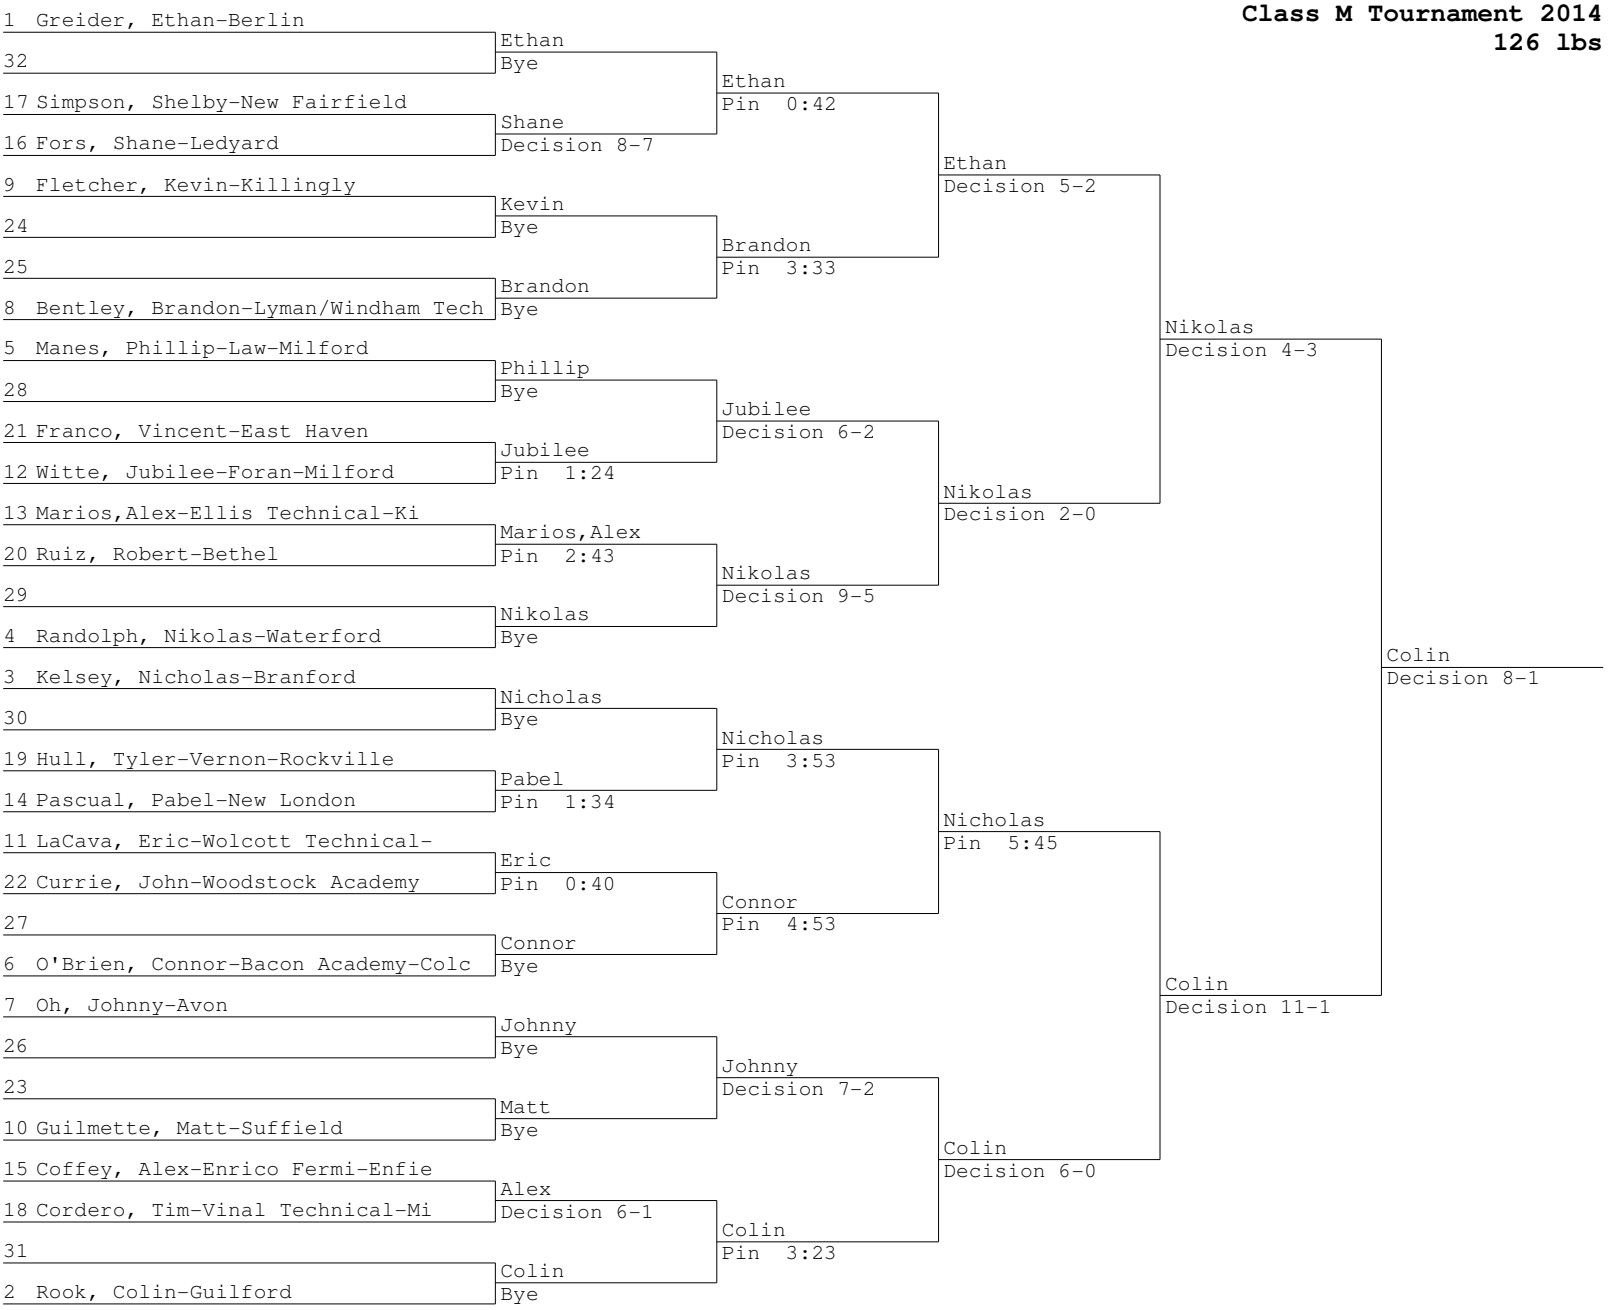

Class M Tournament 2014
120 lbs

Class M Tournament 2014
126 lbs

Class M Tournament 2014
152 lbs

1	Murphy, Brandon-Stratford	Brandon			
32		Bye			
17	Martinez, Daniel-East Haven	Michael	Brandon		
16	Lynch, Michael-Foran-Milford	Pin 1:55	Pin 0:37		
9	Dufour, Brandon-Bacon Academy-Colc	Brandon		Brandon	
24		Bye		Decision 10-9	
25			Brandon		
8	Cole, Jonathan-Bethel	Jonathan	Decision 9-4		
		Bye			
5	Fields, Charles IV-Enrico Fermi-Enfie	Charles IV		Brandon	
28		Bye		Decision 8-5	
21			Charles IV		
12	Freeman, Alexander-Branford	Alexander	Pin 1:54		
		Bye			
13	Tischer, Andrew-Guilford	Andrew		Andrew	
20		Bye		Pin 1:46	
29			Andrew		
4	Lorah, Andrew-East Lyme	Andrew	Pin 4:56		
		Bye			
3	Csisar, Jeffrey-Ledyard	Jeffrey		Andrew	
30		Bye		Decision 12-2	
19			Jeffrey		
14	Parris, James-Immaculate/JB	James	Pin 4:18		
		Bye			
11	Edwards, Blake-Avon	Blake		Jeffrey	
22		Bye		Pin 3:19	
27			Jeff		
6	Fontaine, Jeff-Killingly	Jeff	Pin 1:55		
		Bye			
7	Keating, Justin-St.Bernard/Norwich	Justin		Andrew	
26		Bye		Decision 6-1	
23			Brendon		
10	Goulette, Brendon-Lyman/Windham Tech	Brendon	Decision 4-2		
		Bye			
15	Sasso, Bill-Berlin	Hari		Andrew	
18	Bakring, Hari-Vinal Technical-Mi	Pin 1:46		Pin 0:46	
31			Andrew		
2	D'Amico, Andrew-New Fairfield	Andrew	Pin 1:12		
		Bye			

Michael					
Jonathan	Jonathan	Brendon			
	Decision 6-0	Decision 11-8			
Alexander	Brendon		Brendon		
			Decision 7-2		
Andrew	Andrew	Andrew		Brendon	
	Decision 11-2	Decision 4-2		Pin 0:42	
James	Jeff		Andrew		
Blake	Blake				
	Pin 0:59	Charles IV		Jeffrey	
Justin	Charles IV	Pin 2:05		Decision 13-6	
Hari	Justin	Justin	Justin		
	Pin 0:45	Decision 7-3	Decision 7-0		
	Brandon		Jeffrey	Jeffrey	
			Decision 8-0		
			Jeffrey		
Andrew					
Justin	Justin				
	Default				