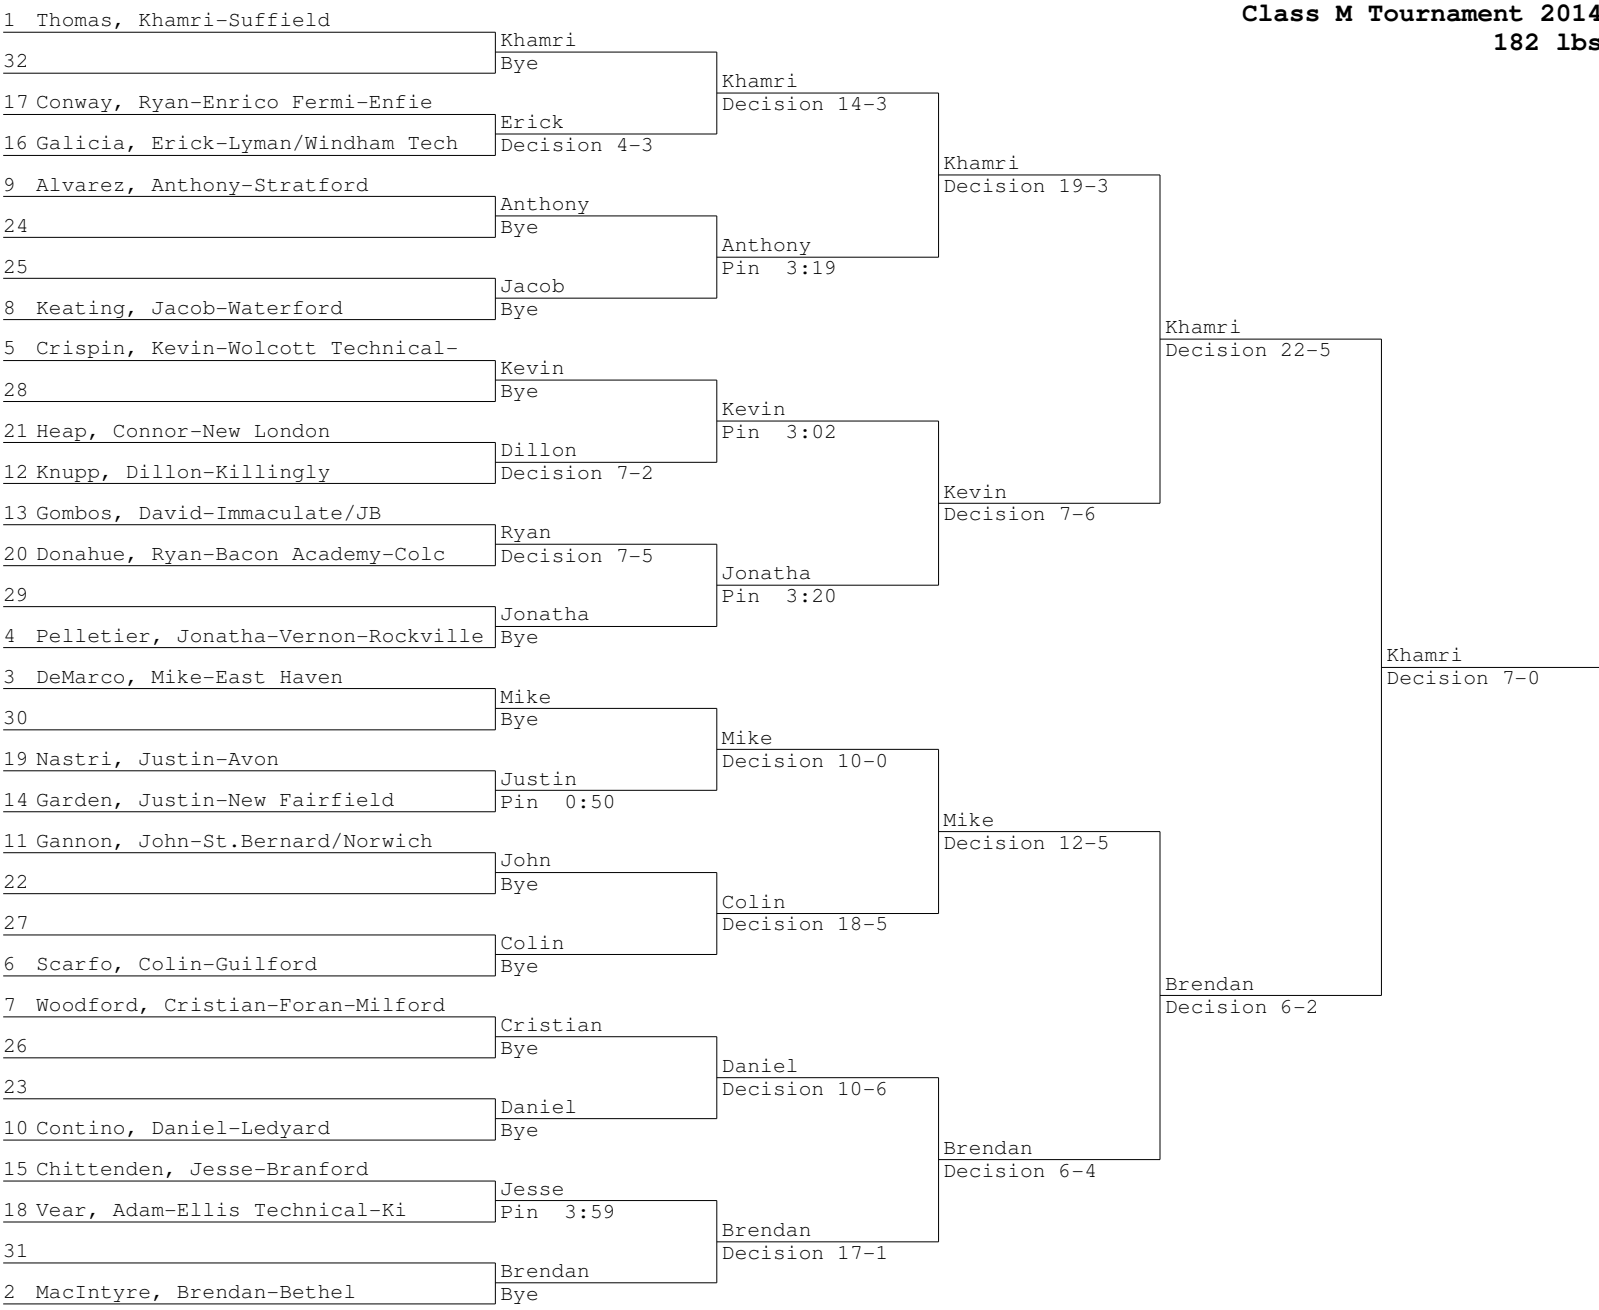

Class M Tournament 2014
182 lbs