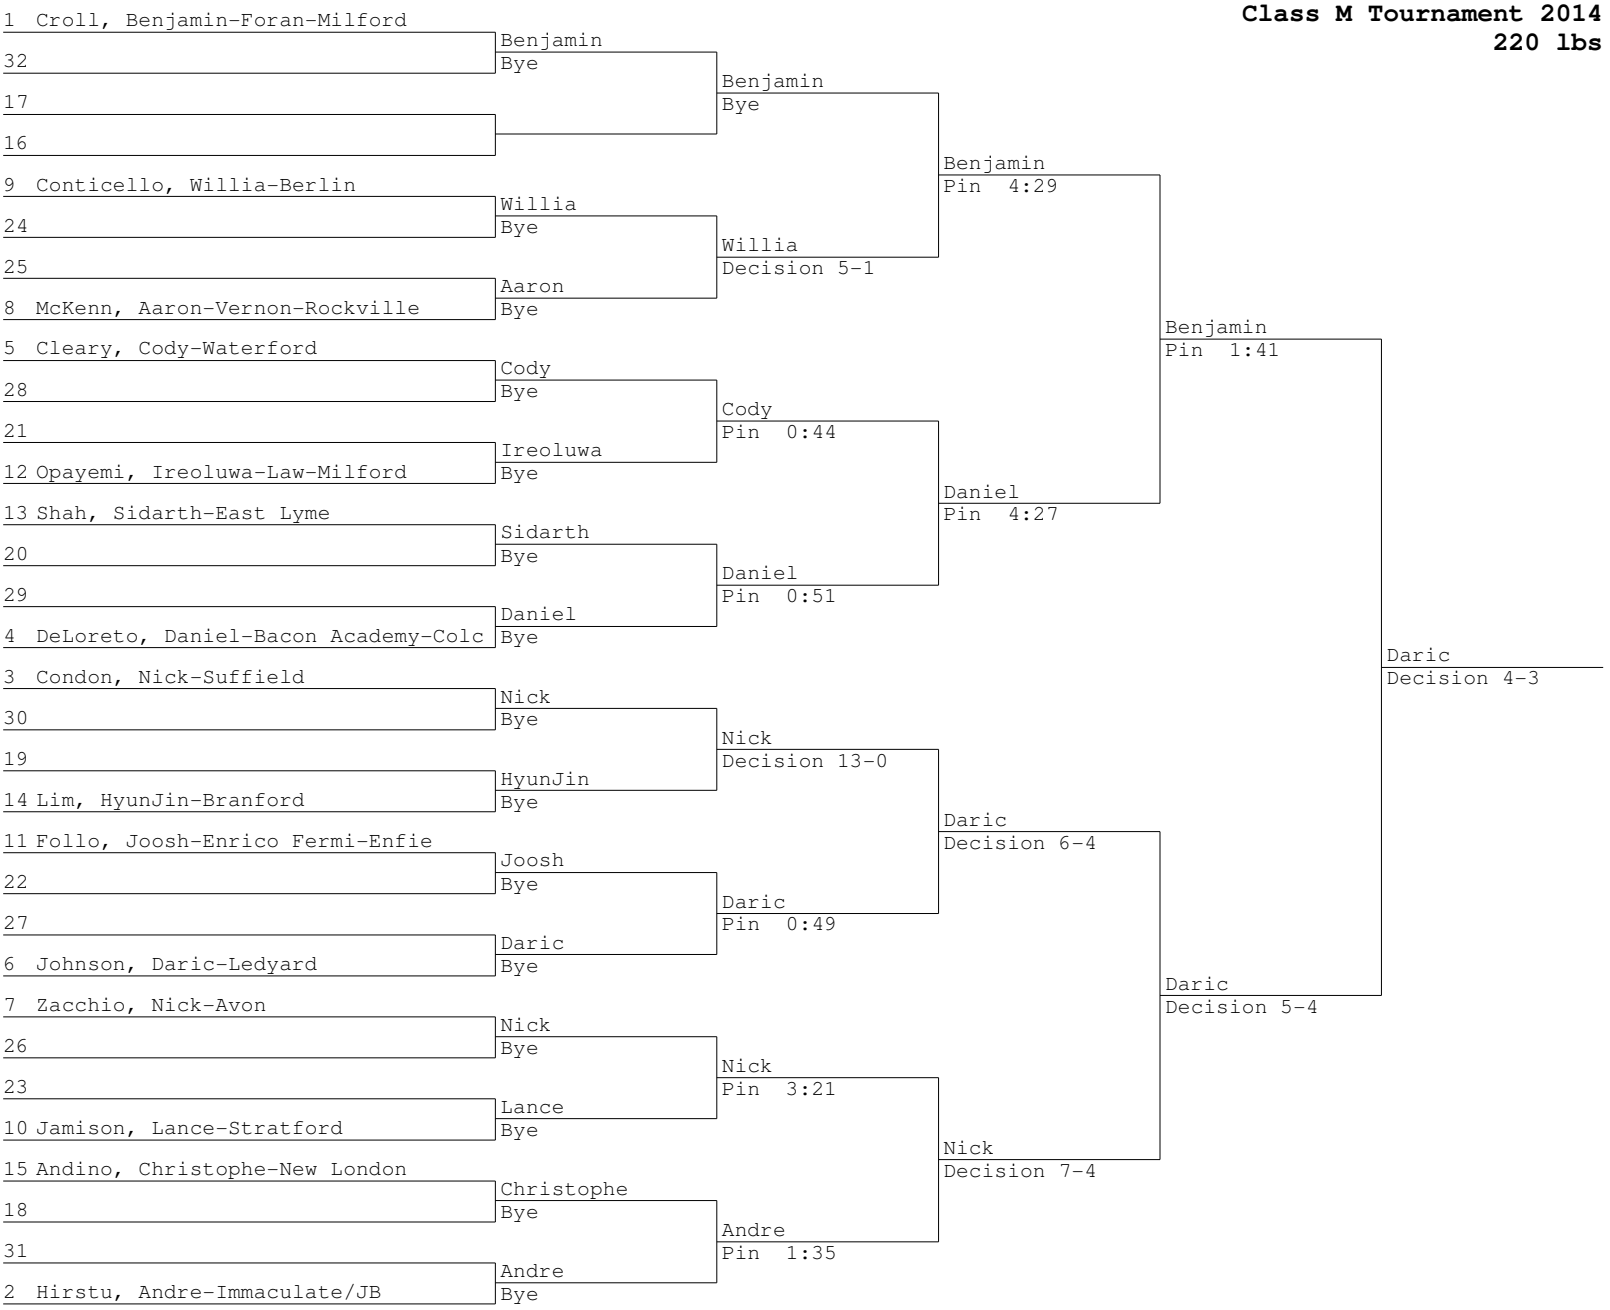

Class M Tournament 2014
220 lbs