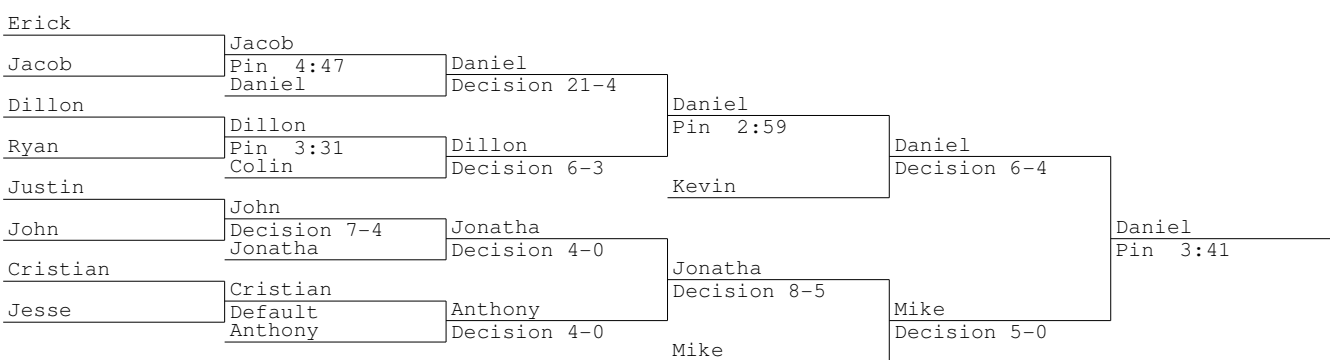

Class M Tournament 2014
120 lbs

Class M Tournament 2014
126 lbs

Class M Tournament 2014
152 lbs

1	Murphy, Brandon-Stratford	Brandon			
32		Bye			
17	Martinez, Daniel-East Haven	Michael	Brandon		
16	Lynch, Michael-Foran-Milford	Pin 1:55	Pin 0:37		
9	Dufour, Brandon-Bacon Academy-Colc	Brandon		Brandon	
24		Bye		Decision 10-9	
25			Brandon		
8	Cole, Jonathan-Bethel	Jonathan	Decision 9-4		
		Bye			
5	Fields, Charles IV-Enrico Fermi-Enfie	Charles IV		Brandon	
28		Bye		Decision 8-5	
21			Charles IV		
12	Freeman, Alexander-Branford	Alexander	Pin 1:54		
		Bye			
13	Tischer, Andrew-Guilford	Andrew		Andrew	
20		Bye		Pin 1:46	
29			Andrew		
4	Lorah, Andrew-East Lyme	Andrew	Pin 4:56		
		Bye			
3	Csisar, Jeffrey-Ledyard	Jeffrey		Andrew	
30		Bye		Decision 12-2	
19			Jeffrey		
14	Parris, James-Immaculate/JB	James	Pin 4:18		
		Bye			
11	Edwards, Blake-Avon	Blake		Jeffrey	
22		Bye		Pin 3:19	
27			Jeff		
6	Fontaine, Jeff-Killingly	Jeff	Pin 1:55		
		Bye			
7	Keating, Justin-St.Bernard/Norwich	Justin		Andrew	
26		Bye		Decision 6-1	
23			Brendon		
10	Goulette, Brendon-Lyman/Windham Tech	Brendon	Decision 4-2		
		Bye			
15	Sasso, Bill-Berlin	Hari		Andrew	
18	Bakring, Hari-Vinal Technical-Mi	Pin 1:46		Pin 0:46	
31			Andrew		
2	D'Amico, Andrew-New Fairfield	Andrew	Pin 1:12		
		Bye			

Michael					
Jonathan	Jonathan	Brendon			
	Decision 6-0	Decision 11-8			
Alexander	Brendon		Brendon		
			Decision 7-2		
Andrew	Andrew	Andrew		Brendon	
	Decision 11-2	Decision 4-2		Pin 0:42	
James	Jeff		Andrew		
Blake	Blake				
	Pin 0:59	Charles IV		Jeffrey	
Justin	Charles IV	Pin 2:05		Decision 13-6	
Hari	Justin	Justin	Justin		
	Pin 0:45	Decision 7-3	Decision 7-0		
	Brandon		Jeffrey	Jeffrey	
			Decision 8-0		
			Jeffrey		
Andrew					
Justin	Justin				
	Default				

Class M Tournament 2014
182 lbs

Class M Tournament 2014
195 lbs

Class M Tournament 2014
220 lbs

Class M Tournament 2014
285 lbs