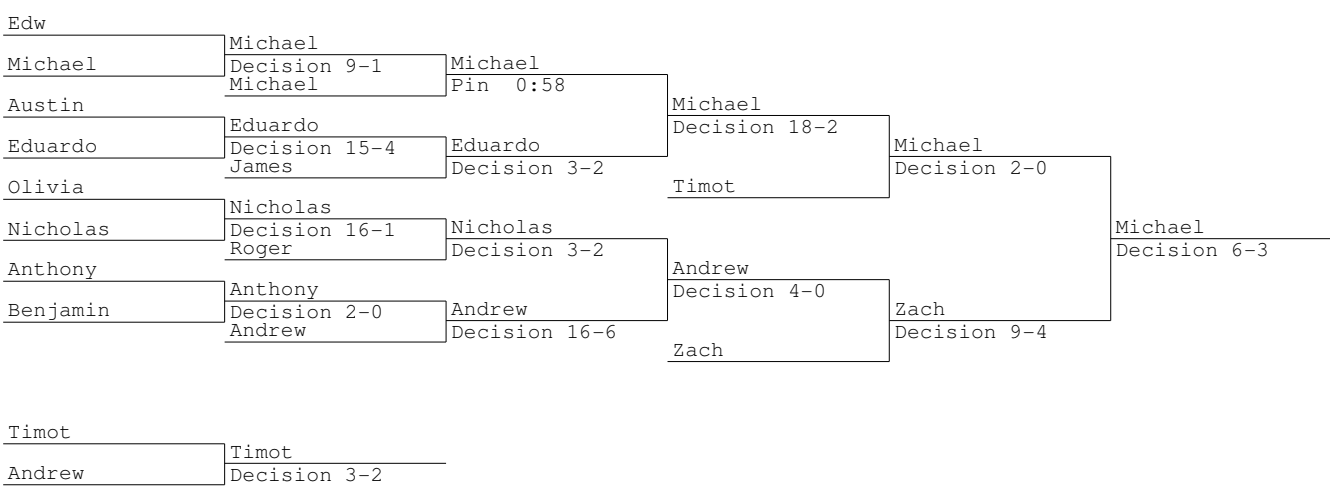

Class M Tournament 2014
120 lbs

Class M Tournament 2014
126 lbs

Class M Tournament 2014
152 lbs

1	Murphy, Brandon-Stratford	Brandon			
32		Bye			
17	Martinez, Daniel-East Haven	Michael	Brandon		
16	Lynch, Michael-Foran-Milford	Pin 1:55	Pin 0:37		
9	Dufour, Brandon-Bacon Academy-Colc	Brandon		Brandon	
24		Bye		Decision 10-9	
25			Brandon		
8	Cole, Jonathan-Bethel	Jonathan	Decision 9-4		
		Bye			
5	Fields, Charles IV-Enrico Fermi-Enfie	Charles IV		Brandon	
28		Bye		Decision 8-5	
21			Charles IV		
12	Freeman, Alexander-Branford	Alexander	Pin 1:54		
		Bye			
13	Tischer, Andrew-Guilford	Andrew		Andrew	
20		Bye		Pin 1:46	
29			Andrew		
4	Lorah, Andrew-East Lyme	Andrew	Pin 4:56		
		Bye			
3	Csisar, Jeffrey-Ledyard	Jeffrey		Andrew	
30		Bye		Decision 12-2	
19			Jeffrey		
14	Parris, James-Immaculate/JB	James	Pin 4:18		
		Bye			
11	Edwards, Blake-Avon	Blake		Jeffrey	
22		Bye		Pin 3:19	
27			Jeff		
6	Fontaine, Jeff-Killingly	Jeff	Pin 1:55		
		Bye			
7	Keating, Justin-St.Bernard/Norwich	Justin		Andrew	
26		Bye		Decision 6-1	
23			Brendon		
10	Goulette, Brendon-Lyman/Windham Tech	Brendon	Decision 4-2		
		Bye			
15	Sasso, Bill-Berlin	Hari		Andrew	
18	Bakring, Hari-Vinal Technical-Mi	Pin 1:46		Pin 0:46	
31			Andrew		
2	D'Amico, Andrew-New Fairfield	Andrew	Pin 1:12		
		Bye			

Michael					
Jonathan	Jonathan	Brendon			
	Decision 6-0	Decision 11-8			
Alexander	Brendon		Brendon		
			Decision 7-2		
Andrew	Andrew	Andrew		Brendon	
	Decision 11-2	Decision 4-2		Pin 0:42	
James	Jeff		Andrew		
Blake	Blake				
	Pin 0:59	Charles IV		Jeffrey	
Justin	Charles IV	Pin 2:05		Decision 13-6	
Hari	Justin	Justin	Justin		
	Pin 0:45	Decision 7-3	Decision 7-0		
	Brandon		Jeffrey	Jeffrey	
			Decision 8-0		
			Jeffrey		
Andrew					
Justin	Justin				
	Default				